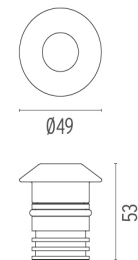

LANDLORD GROUND Ø49 WITH HONEYCOMB

Beam angle	14° Spot
Mounting	Ground
Lamps description	Power LED: 2,3W - 195 lm ≠ FIXT 125 lm - 3000K/CRI 80 - 24V
Environment	Outdoor
Technical description	IP67 luminaries for ground recessed installation, powered 24V. Body in anodised, then resined aluminium, external ring in shot-peened stainless steel, encasing the entire control electronics. Head available in two sizes, ø47 mm, and ø64 mm, with frontal or grazing emission (one, two or four beams). Frontal emission version are available with spot or medium optic, and the ø64 version is also available with integrated non removable honeycomb, for maximum visual confort. To be installed in its installation box.

● F004A36A0050I Stainless steel

DIMENSIONS

PHYSICAL

Aiming	Fixed
Diameter (mm)	49
Weight (kg)	0,30
Number of heads	1

CERTIFICATIONS

Landlord Ground Ø49 with Honeycomb .Accessories

Mounting

○ F004Z0J0000

DIMENSIONS

Landlord Ground Ø49 with Honeycomb . Lamps

Power LED

Lamp category:

LED

Socket:

Special base

Lamp type: