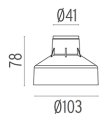

LANDLORD GROUND Ø49 WITH HONEYCOMB

Beam angle	14° Spot
Mounting	Ground
Lamps description	Power LED: 2,3W - 195 lm ≠ FIXT 125 lm - 3000K/CRI 80 - 24V
Environment	Outdoor
Technical description	IP67 luminaries for ground recessed installation, powered 24V. Body in anodised, then resined aluminium, external ring in shot-peened stainless steel, encasing the entire control electronics. Head available in two sizes, ø47 mm, and ø64 mm, with frontal or grazing emission (one, two or four beams). Frontal emission version are available with spot or medium optic, and the ø64 version is also available with integrated non removable honeycomb, for maximum visual confort. To be installed in its installation box.

● F004A36A0050I Stainless steel

DIMENSIONS

PHYSICAL

Aiming	Fixed
Diameter (mm)	49
Weight (kg)	0,30
Number of heads	1

CERTIFICATIONS

Landlord Ground Ø49 with Honeycomb .Accessories

Mounting

○ F004Z0J0000

Installation box

Landlord Ground Ø49 with Honeycomb
designed by Piero Lissoni

24V remote power supply to be ordered separately. Necessary box for installation, to be ordered separately.

● F004A36A0050I Stainless steel

DIMENSIONS

Landlord Ground Ø49 with Honeycomb . Lamps

Power LED

Lamp category:

LED

Socket:

Special base

Lamp type: