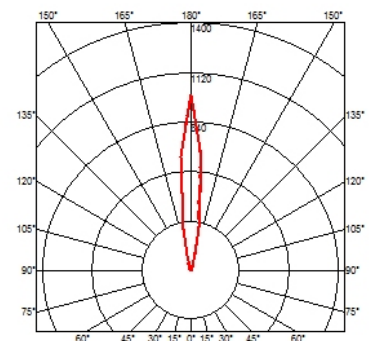

● F004A36A0050I Stainless steel

DIMENSIONS

PHYSICAL

Aiming	Fixed
Diameter (mm)	49
Weight (kg)	0,30
Number of heads	1

CERTIFICATIONS

Landlord Ground Ø49 with Honeycomb .Accessories

Mounting

○ F004Z0J0000