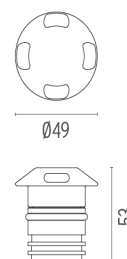

## LANDLORD GROUND Ø49 4 BEAM PWM DIMMABLE

<b>Beam angle</b>	44°
<b>Mounting</b>	Ground
<b>Lamps description</b>	Power LED: 2,3W - 195 lm ≠ FIXT 34 lm - 3000K/CRI 80 - 24V
<b>Environment</b>	Outdoor
<b>Technical description</b>	IP67 luminaries for ground recessed installation, powered 24V. Body in anodised, then resined aluminium, external ring in shot-peened stainless steel, encasing the entire control electronics. Head available in two sizes, ø47 mm, and ø64 mm, with frontal or grazing emission (one, two or four beams). Frontal emission version are available with spot or medium optic, and the ø64 version is also available with integrated non removable honeycomb, for maximum visual confort. To be installed in its installation box.

### DIMENSIONS

### PHYSICAL

<b>Aiming</b>	Fixed
<b>Diameter (mm)</b>	49
<b>Weight (kg)</b>	0,30
<b>Number of heads</b>	1