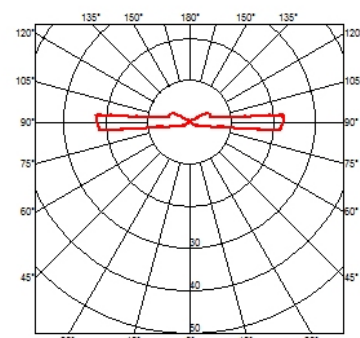

CERTIFICATIONS