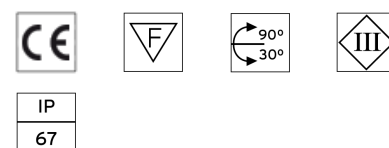

CERTIFICATIONS