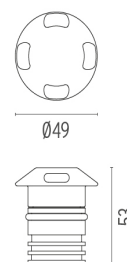

LANDLORD GROUND Ø49 4 BEAM

Beam angle	44°
Mounting	Ground
Lamps description	Power LED: 2,3W - 195 lm ≠ FIXT 34 lm - 3000K/CRI 80 - 24V
Environment	Outdoor
Technical description	IP67 luminaries for ground recessed installation, powered 24V. Body in anodised, then resined aluminium, external ring in shot-peened stainless steel, encasing the entire control electronics. Head available in two sizes, ø47 mm, and ø64 mm, with frontal or grazing emission (one, two or four beams). Frontal emission version are available with spot or medium optic, and the ø64 version is also available with integrated non removable honeycomb, for maximum visual confort. To be installed in its installation box.

Landlord Ground Ø49 4 Beam designed by Piero Lissoni

24V remote power supply to be ordered separately. Necessary box for installation, to be ordered separately.

● F004A35A005 Stainless steel

DIMENSIONS

CERTIFICATIONS

ELECTRICAL

Transformer type	Electronic
Transformer availability	Separate item
Transformer mounting	Remote
Emergency	Without
Voltage (V)	24

PHYSICAL

Aiming	Fixed
Diameter (mm)	49
Weight (kg)	0,30
Number of heads	1

● F004A35A005 Stainless steel

DIMENSIONS

Landlord Ground Ø49 4 Beam . Lamps

Power LED

Lamp category:

LED

Socket:

Special base