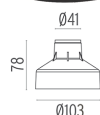

Landlord Ground Ø49 4 Beam designed by Piero Lissoni

24V remote power supply to be ordered separately. Necessary box for installation, to be ordered separately.

● F004A35A005 Stainless steel

DIMENSIONS

CERTIFICATIONS

ELECTRICAL

Transformer type	Electronic
Transformer availability	Separate item
Transformer mounting	Remote
Emergency	Without
Voltage (V)	24

PHYSICAL

Aiming	Fixed
Diameter (mm)	49
Weight (kg)	0,30
Number of heads	1

Landlord Ground Ø49 4 Beam .Accessories

Mounting

○ F004Z0J0000

Installation box

Landlord Ground Ø49 4 Beam
designed by Piero Lissoni

24V remote power supply to be ordered separately. Necessary box for installation, to be ordered separately.

● F004A35A005 Stainless steel

DIMENSIONS

Landlord Ground Ø49 4 Beam . Lamps

Power LED

Lamp category:

LED

Socket:

Special base