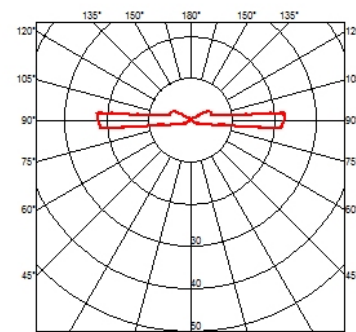

LANDLORD GROUND Ø49 4 BEAM

Beam angle	44°
Mounting	Ground
Lamps description	Power LED: 2,3W - 195 lm ≠ FIXT 34 lm - 3000K/CRI 80 - 24V
Environment	Outdoor
Technical description	IP67 luminaries for ground recessed installation, powered 24V. Body in anodised, then resined aluminium, external ring in shot-peened stainless steel, encasing the entire control electronics. Head available in two sizes, ø47 mm, and ø64 mm, with frontal or grazing emission (one, two or four beams). Frontal emission version are available with spot or medium optic, and the ø64 version is also available with integrated non removable honeycomb, for maximum visual confort. To be installed in its installation box.

Landlord Ground Ø49 4 Beam designed by Piero Lissoni

24V remote power supply to be ordered separately. Necessary box for installation, to be ordered separately.

● F004A35A005 Stainless steel

DIMENSIONS

CERTIFICATIONS