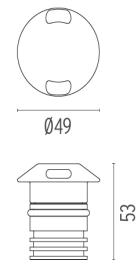

## LANDLORD GROUND Ø49 2 BEAM PWM DIMMABLE

<b>Beam angle</b>	44°
<b>Mounting</b>	Ground
<b>Lamps description</b>	Power LED: 2,3W - 195 lm ≠ FIXT 17 lm - 3000K/CRI 80 - 24V
<b>Environment</b>	Outdoor
<b>Technical description</b>	IP67 luminaries for ground recessed installation, powered 24V. Body in anodised, then resined aluminium, external ring in shot-peened stainless steel, encasing the entire control electronics. Head available in two sizes, ø47 mm, and ø64 mm, with frontal or grazing emission (one, two or four beams). Frontal emission version are available with spot or medium optic, and the ø64 version is also available with integrated non removable honeycomb, for maximum visual confort. To be installed in its installation box.

### DIMENSIONS

### PHYSICAL

<b>Aiming</b>	Fixed
<b>Diameter (mm)</b>	49
<b>Weight (kg)</b>	0,30
<b>Number of heads</b>	1