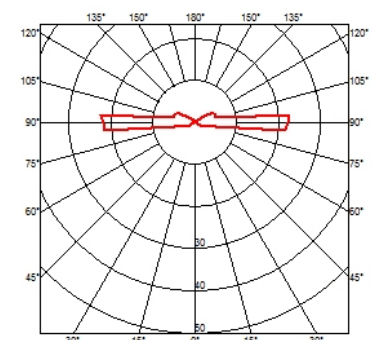

CERTIFICATIONS