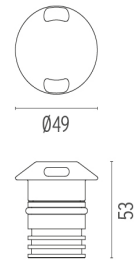

### DIMENSIONS

### PHYSICAL

<b>Aiming</b>	Fixed
<b>Diameter (mm)</b>	49
<b>Weight (kg)</b>	0,30
<b>Number of heads</b>	1