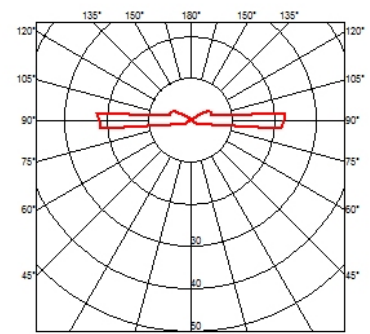

CERTIFICATIONS