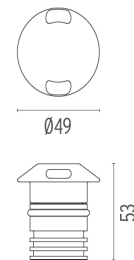

LANDLORD GROUND Ø49 2 BEAM

Beam angle	44°
Mounting	Ground
Lamps description	Power LED: 2,3W - 195 lm ≠ FIXT 17 lm - 3000K/CRI 80 - 24V
Environment	Outdoor
Technical description	IP67 luminaries for ground recessed installation, powered 24V. Body in anodised, then resined aluminium, external ring in shot-peened stainless steel, encasing the entire control electronics. Head available in two sizes, ø47 mm, and ø64 mm, with frontal or grazing emission (one, two or four beams). Frontal emission version are available with spot or medium optic, and the ø64 version is also available with integrated non removable honeycomb, for maximum visual confort. To be installed in its installation box.

Landlord Ground Ø49 2 Beam designed by Piero Lissoni

24V remote power supply to be ordered separately. Necessary box for installation, to be ordered separately.

● F004A34A005 Stainless steel

DIMENSIONS

ELECTRICAL

Transformer type	Electronic
Transformer availability	Separate item
Transformer mounting	Remote
Emergency	Without
Voltage (V)	24

PHYSICAL

Aiming	Fixed
Diameter (mm)	49
Weight (kg)	0,30
Number of heads	1

CERTIFICATIONS

● F004A34A005 Stainless steel

DIMENSIONS

Landlord Ground Ø49 2 Beam . Lamps

Power LED

Lamp category:
LED

Socket:
Special base

Lamp type:
Power LED

CERTIFICATIONS