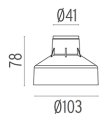

Landlord Ground Ø49 2 Beam designed by Piero Lissoni

24V remote power supply to be ordered separately. Necessary box for installation, to be ordered separately.

● F004A34A005 Stainless steel

DIMENSIONS

ELECTRICAL

Transformer type	Electronic
Transformer availability	Separate item
Transformer mounting	Remote
Emergency	Without
Voltage (V)	24

PHYSICAL

Aiming	Fixed
Diameter (mm)	49
Weight (kg)	0,30
Number of heads	1

CERTIFICATIONS

Landlord Ground Ø49 2 Beam .Accessories

Mounting

○ F004Z0J0000

Installation box

Landlord Ground Ø49 2 Beam
designed by Piero Lissoni

24V remote power supply to be ordered separately. Necessary box for installation, to be ordered separately.

● F004A34A005 Stainless steel

DIMENSIONS

Landlord Ground Ø49 2 Beam . Lamps

Power LED

Lamp category:
LED

Socket:
Special base

Lamp type:
Power LED

CERTIFICATIONS