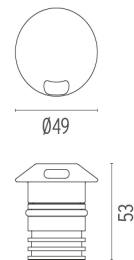

### DIMENSIONS

### PHYSICAL

<b>Aiming</b>	Fixed
<b>Diameter (mm)</b>	49
<b>Weight (kg)</b>	0,30
<b>Number of heads</b>	1