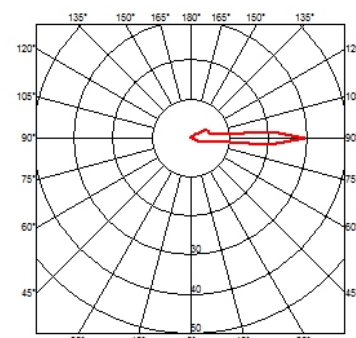

CERTIFICATIONS