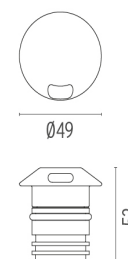

## LANDLORD GROUND Ø49 I BEAM PWM DIMMABLE

<b>Beam angle</b>	14°
<b>Mounting</b>	Ground
<b>Lamps description</b>	Power LED: 2,3W - 195 lm ≠ FIXT 9 lm - 3000K/CRI 80 - 24V
<b>Environment</b>	Outdoor
<b>Technical description</b>	IP67 luminaries for ground recessed installation, powered 24V. Body in anodised, then resined aluminium, external ring in shot-peened stainless steel, encasing the entire control electronics. Head available in two sizes, ø47 mm, and ø64 mm, with frontal or grazing emission (one, two or four beams). Frontal emission version are available with spot or medium optic, and the ø64 version is also available with integrated non removable honeycomb, for maximum visual confort. To be installed in its installation box.

### DIMENSIONS

### PHYSICAL

<b>Aiming</b>	Fixed
<b>Diameter (mm)</b>	49
<b>Weight (kg)</b>	0,30
<b>Number of heads</b>	1