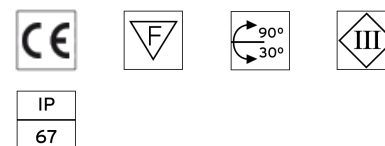

CERTIFICATIONS