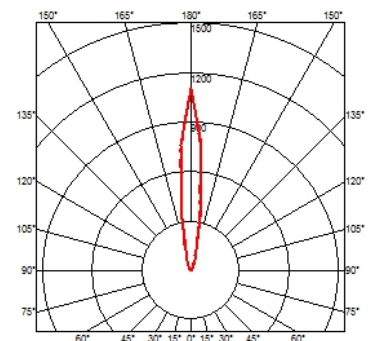

CERTIFICATIONS