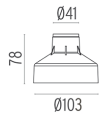

FLOS

Landlord Ground Ø49 .Accessories

Mounting

○ F004Z0J0000

Installation box