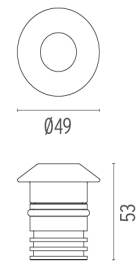

## LANDLORD GROUND Ø49

<b>Beam angle</b>	14° Spot
<b>Mounting</b>	Ground
<b>Lamps description</b>	Power LED: 2,3W - 195 lm ≠ FIXT 125 lm - 3000K/CRI 80 - 24V
<b>Environment</b>	Outdoor
<b>Technical description</b>	IP67 luminaries for ground recessed installation, powered 24V. Body in anodised, then resined aluminium, external ring in shot-peened stainless steel, encasing the entire control electronics. Head available in two sizes, ø47 mm, and ø64 mm, with frontal or grazing emission (one, two or four beams). Frontal emission version are available with spot or medium optic, and the ø64 version is also available with integrated non removable honeycomb, for maximum visual confort. To be installed in its installation box.

### DIMENSIONS

### PHYSICAL

<b>Aiming</b>	Fixed
<b>Diameter (mm)</b>	49
<b>Weight (kg)</b>	0,30
<b>Number of heads</b>	1