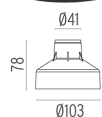

Landlord Ground Ø49 with Honeycomb .Accessories

Mounting

○ F004Z0J0000

Installation box