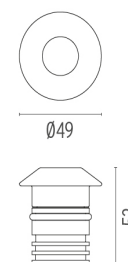

LANDLORD GROUND Ø49 WITH HONEYCOMB

Beam angle	40° Medium
Mounting	Ground
Lamps description	Power LED: 2,3W - 188 lm ≠ FIXT 96 lm - 2700K/CRI 80 - 24V
Environment	Outdoor
Technical description	IP67 luminaries for ground recessed installation, powered 24V. Body in anodised, then resined aluminium, external ring in shot-peened stainless steel, encasing the entire control electronics. Head available in two sizes, ø47 mm, and ø64 mm, with frontal or grazing emission (one, two or four beams). Frontal emission version are available with spot or medium optic, and the ø64 version is also available with integrated non removable honeycomb, for maximum visual confort. To be installed in its installation box.

Landlord Ground Ø49 with Honeycomb
designed by Piero Lissoni

24V remote power supply to be ordered separately. Necessary box for installation, to be ordered separately.

 F004A27A00502 Stainless steel

DIMENSIONS

ELECTRICAL

Transformer type	Electronic
Transformer availability	Separate item
Transformer mounting	Remote
Emergency	Without
Voltage (V)	24

PHYSICAL

Aiming	Fixed
Diameter (mm)	49
Weight (kg)	0,30
Number of heads	1

● F004A27A00502 Stainless steel

DIMENSIONS

Ø49

53

Landlord Ground Ø49 with Honeycomb . Lamps

Power LED

Lamp category:

LED