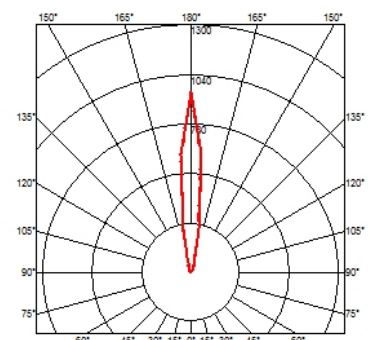

CERTIFICATIONS