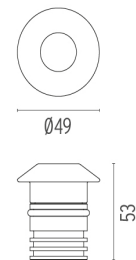

## LANDLORD GROUND Ø49 WITH HONEYCOMB

<b>Beam angle</b>	14° Spot
<b>Mounting</b>	Ground
<b>Lamps description</b>	Power LED: 2,3W - 188 lm ≠ FIXT 121 lm - 2700K/CRI 80 - 24V
<b>Environment</b>	Outdoor
<b>Technical description</b>	IP67 luminaries for ground recessed installation, powered 24V. Body in anodised, then resined aluminium, external ring in shot-peened stainless steel, encasing the entire control electronics. Head available in two sizes, ø47 mm, and ø64 mm, with frontal or grazing emission (one, two or four beams). Frontal emission version are available with spot or medium optic, and the ø64 version is also available with integrated non removable honeycomb, for maximum visual confort. To be installed in its installation box.

### DIMENSIONS

### PHYSICAL

<b>Aiming</b>	Fixed
<b>Diameter (mm)</b>	49
<b>Weight (kg)</b>	0,30
<b>Number of heads</b>	1