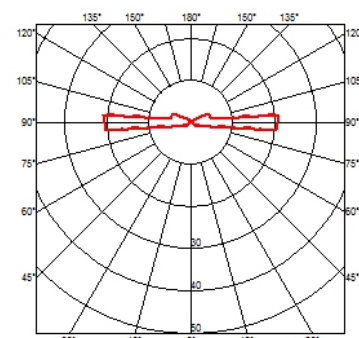

CERTIFICATIONS