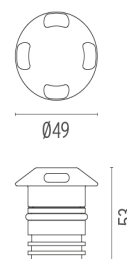

## LANDLORD GROUND Ø49 4 BEAM PWM DIMMABLE

<b>Beam angle</b>	44°
<b>Mounting</b>	Ground
<b>Lamps description</b>	Power LED: 2,3W - 188 lm ≠ FIXT 32 lm - 2700K/CRI 80 - 24V
<b>Environment</b>	Outdoor
<b>Technical description</b>	IP67 luminaries for ground recessed installation, powered 24V. Body in anodised, then resined aluminium, external ring in shot-peened stainless steel, encasing the entire control electronics. Head available in two sizes, ø47 mm, and ø64 mm, with frontal or grazing emission (one, two or four beams). Frontal emission version are available with spot or medium optic, and the ø64 version is also available with integrated non removable honeycomb, for maximum visual confort. To be installed in its installation box.

### DIMENSIONS

### PHYSICAL

<b>Aiming</b>	Fixed
<b>Diameter (mm)</b>	49
<b>Weight (kg)</b>	0,30
<b>Number of heads</b>	1