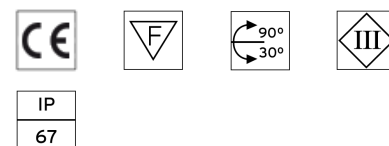

CERTIFICATIONS