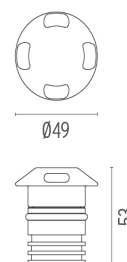

## LANDLORD GROUND Ø49 4 BEAM

<b>Beam angle</b>	44°
<b>Mounting</b>	Ground
<b>Lamps description</b>	Power LED: 2,3W - 188 lm ≠ FIXT 32 lm - 2700K/CRI 80 - 24V
<b>Environment</b>	Outdoor
<b>Technical description</b>	IP67 luminaries for ground recessed installation, powered 24V. Body in anodised, then resined aluminium, external ring in shot-peened stainless steel, encasing the entire control electronics. Head available in two sizes, ø47 mm, and ø64 mm, with frontal or grazing emission (one, two or four beams). Frontal emission version are available with spot or medium optic, and the ø64 version is also available with integrated non removable honeycomb, for maximum visual confort. To be installed in its installation box.

### DIMENSIONS

### PHYSICAL

<b>Aiming</b>	Fixed
<b>Diameter (mm)</b>	49
<b>Weight (kg)</b>	0,30
<b>Number of heads</b>	1