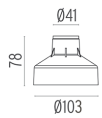

Landlord Ground Ø49 4 Beam .Accessories

Mounting

○ F004Z0J0000

Installation box