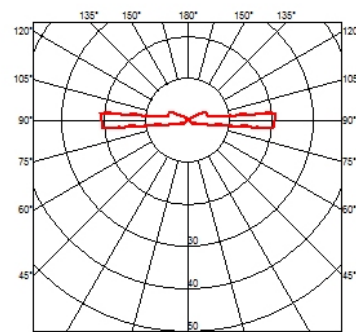

CERTIFICATIONS