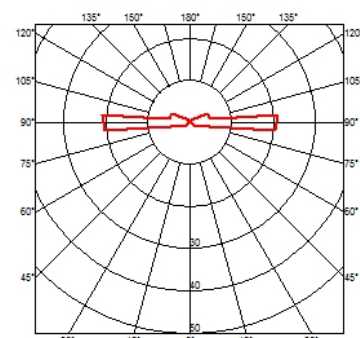

CERTIFICATIONS