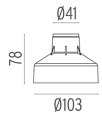

Landlord Ground Ø49 2 Beam PWM Dimmable .Accessories

Mounting

○ F004Z0J0000

Installation box