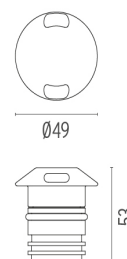

LANDLORD GROUND Ø49 2 BEAM PWM DIMMABLE

Beam angle	44°
Mounting	Ground
Lamps description	Power LED: 2,3W - 188 lm ≠ FIXT 16 lm - 2700K/CRI 80 - 24V
Environment	Outdoor
Technical description	IP67 luminaries for ground recessed installation, powered 24V. Body in anodised, then resined aluminium, external ring in shot-peened stainless steel, encasing the entire control electronics. Head available in two sizes, ø47 mm, and ø64 mm, with frontal or grazing emission (one, two or four beams). Frontal emission version are available with spot or medium optic, and the ø64 version is also available with integrated non removable honeycomb, for maximum visual confort. To be installed in its installation box.

DIMENSIONS

ELECTRICAL

Transformer type	Electronic dimmable
Transformer availability	Separate item
Transformer mounting	Remote
Emergency	Without
Voltage (V)	24

PHYSICAL

Aiming	Fixed
Diameter (mm)	49
Weight (kg)	0,30
Number of heads	1

● F004A24H005 Stainless steel

DIMENSIONS

Landlord Ground Ø49 2 Beam PWM Dimmable . Lamps

Power LED

Lamp category:

LED

Socket:

Special base