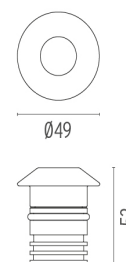

LANDLORD GROUND Ø49 PWM DIMMABLE

Beam angle	40° Medium
Mounting	Ground
Lamps description	Power LED: 2,3W - 188 lm ≠ FIXT 96 lm - 2700K/CRI 80 - 24V
Environment	Outdoor
Technical description	IP67 luminaries for ground recessed installation, powered 24V. Body in anodised, then resined aluminium, external ring in shot-peened stainless steel, encasing the entire control electronics. Head available in two sizes, ø47 mm, and ø64 mm, with frontal or grazing emission (one, two or four beams). Frontal emission version are available with spot or medium optic, and the ø64 version is also available with integrated non removable honeycomb, for maximum visual confort. To be installed in its installation box.

● F004A22H005 Stainless steel

DIMENSIONS

PHYSICAL

Aiming	Fixed
Diameter (mm)	49
Weight (kg)	0,30
Number of heads	1

CERTIFICATIONS

Landlord Ground Ø49 PWM Dimmable .Accessories

Mounting

○ F004Z0J0000

DIMENSIONS

Landlord Ground Ø49 PWM Dimmable . Lamps

Power LED

Lamp category:

LED

Socket:

Special base

Lamp type: