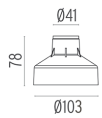

LANDLORD GROUND Ø49 PWM DIMMABLE

Beam angle	40° Medium
Mounting	Ground
Lamps description	Power LED: 2,3W - 188 lm ≠ FIXT 96 lm - 2700K/CRI 80 - 24V
Environment	Outdoor
Technical description	IP67 luminaries for ground recessed installation, powered 24V. Body in anodised, then resined aluminium, external ring in shot-peened stainless steel, encasing the entire control electronics. Head available in two sizes, ø47 mm, and ø64 mm, with frontal or grazing emission (one, two or four beams). Frontal emission version are available with spot or medium optic, and the ø64 version is also available with integrated non removable honeycomb, for maximum visual confort. To be installed in its installation box.

● F004A22H005 Stainless steel

DIMENSIONS

PHYSICAL

Aiming	Fixed
Diameter (mm)	49
Weight (kg)	0,30
Number of heads	1

CERTIFICATIONS

Landlord Ground Ø49 PWM Dimmable .Accessories

Mounting

○ F004Z0J0000

DIMENSIONS

Landlord Ground Ø49 PWM Dimmable . Lamps

Power LED

Lamp category:

LED

Socket:

Special base

Lamp type: