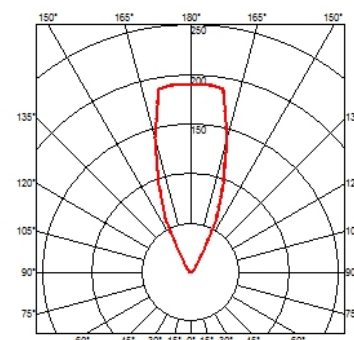

LANDLORD GROUND Ø49 PWM DIMMABLE

Beam angle	40° Medium
Mounting	Ground
Lamps description	Power LED: 2,3W - 188 lm ≠ FIXT 96 lm - 2700K/CRI 80 - 24V
Environment	Outdoor
Technical description	IP67 luminaries for ground recessed installation, powered 24V. Body in anodised, then resined aluminium, external ring in shot-peened stainless steel, encasing the entire control electronics. Head available in two sizes, ø47 mm, and ø64 mm, with frontal or grazing emission (one, two or four beams). Frontal emission version are available with spot or medium optic, and the ø64 version is also available with integrated non removable honeycomb, for maximum visual confort. To be installed in its installation box.

● F004A22H005 Stainless steel

DIMENSIONS

PHYSICAL

Aiming	Fixed
Diameter (mm)	49
Weight (kg)	0,30
Number of heads	1

CERTIFICATIONS

Landlord Ground Ø49 PWM Dimmable .Accessories

Mounting

○ F004Z0J0000