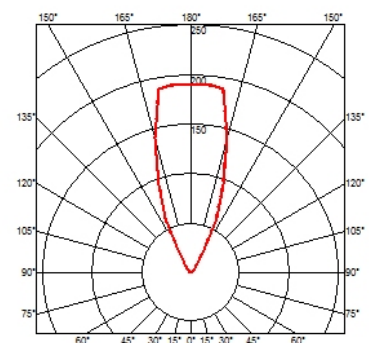

CERTIFICATIONS