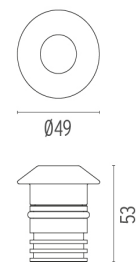

## LANDLORD GROUND Ø49

<b>Beam angle</b>	40° Medium
<b>Mounting</b>	Ground
<b>Lamps description</b>	Power LED: 2,3W - 188 lm ≠ FIXT 96 lm - 2700K/CRI 80 - 24V
<b>Environment</b>	Outdoor
<b>Technical description</b>	IP67 luminaries for ground recessed installation, powered 24V. Body in anodised, then resined aluminium, external ring in shot-peened stainless steel, encasing the entire control electronics. Head available in two sizes, ø47 mm, and ø64 mm, with frontal or grazing emission (one, two or four beams). Frontal emission version are available with spot or medium optic, and the ø64 version is also available with integrated non removable honeycomb, for maximum visual confort. To be installed in its installation box.

### DIMENSIONS

### PHYSICAL

<b>Aiming</b>	Fixed
<b>Diameter (mm)</b>	49
<b>Weight (kg)</b>	0,30
<b>Number of heads</b>	1