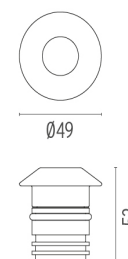

## LANDLORD GROUND Ø49

<b>Beam angle</b>	14° Spot
<b>Mounting</b>	Ground
<b>Lamps description</b>	Power LED: 2,3W - 188 lm ≠ FIXT 121 lm - 2700K/CRI 80 - 24V
<b>Environment</b>	Outdoor
<b>Technical description</b>	IP67 luminaries for ground recessed installation, powered 24V. Body in anodised, then resined aluminium, external ring in shot-peened stainless steel, encasing the entire control electronics. Head available in two sizes, ø47 mm, and ø64 mm, with frontal or grazing emission (one, two or four beams). Frontal emission version are available with spot or medium optic, and the ø64 version is also available with integrated non removable honeycomb, for maximum visual confort. To be installed in its installation box.

### DIMENSIONS

### DIMENSIONS

Ø49

53