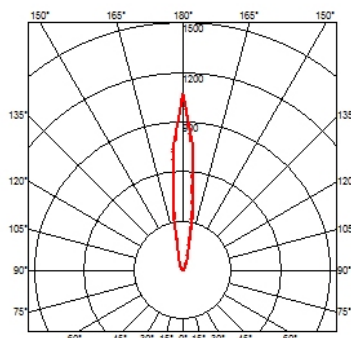

LANDLORD GROUND Ø49

Beam angle	14° Spot
Mounting	Ground
Lamps description	Power LED: 2,3W - 188 lm ≠ FIXT 121 lm - 2700K/CRI 80 - 24V
Environment	Outdoor
Technical description	IP67 luminaries for ground recessed installation, powered 24V. Body in anodised, then resined aluminium, external ring in shot-peened stainless steel, encasing the entire control electronics. Head available in two sizes, ø47 mm, and ø64 mm, with frontal or grazing emission (one, two or four beams). Frontal emission version are available with spot or medium optic, and the ø64 version is also available with integrated non removable honeycomb, for maximum visual confort. To be installed in its installation box.

Landlord Ground Ø49

designed by Piero Lissoni

24V remote power supply to be ordered separately. Necessary box for installation, to be ordered separately.

● F004A21A005 Stainless steel

DIMENSIONS

CERTIFICATIONS