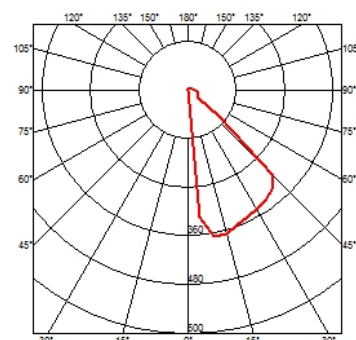

PHYSICAL

IK rating	07
Aiming	Fixed
Weight (kg)	1,95
Number of heads	1

DIMENSIONS

CERTIFICATIONS

Klein Pro H 900 mm Dimmable I-10V .Accessories

Mounting

○ F002Z030000

Minimal Klein Pro ground fixation plate, 47x57xH160 mm
Klein Pro is also compatible with existing Klein ground fixing plates 85x85xH160 mm, available on request.