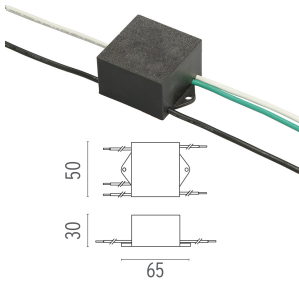

KLEIN PRO H 900 MM DIMMABLE I-10V

Beam angle	45°
Mounting	Ground, Floor
Lamps description	Power LED: 11W - 1126 lm ≠ FIXT 304 lm - 3000K/CRI 80 - 220-240V
Environment	Outdoor
Technical description	The body of Klein Pro bollard is made of extruded aluminium, base and diffuser in die-cast aluminium EN AB-47100 with a low copper content. High-resistance coating: the external coating is applied with a double layer with epoxy powders according to the QUALICOAT standard. The first layer of epoxy powder gives chemical and mechanical resistance, the second finishing layer of polyester powder ensures resistance. Also available in anodized finishes. Klein Pro is compatible with existing "Klein" fixing plate.

PHYSICAL

IK rating	07
Aiming	Fixed
Weight (kg)	1,95
Number of heads	1

DIMENSIONS

CERTIFICATIONS

Klein Pro H 900 mm Dimmable I-10V .Accessories

Mounting

○ F002Z030000

Minimal Klein Pro ground fixation plate, 47x57xH160 mm
Klein Pro is also compatible with existing Klein ground fixing plates 85x85xH160 mm, available on request.

● F002B30B001 White

● F002B30B006 Grey

● F002B30B033 Anthracite

● F002B30B030 Black

● F002B30B018 Deep brown

● F002B31B070 Óxido natural

● F002B31B071 Óxido negro

DIMENSIONS

CERTIFICATIONS

FLOS

Klein Pro H 900 mm Dimmable I-10V .Accessories

Electrical

○ F990E00A000

Surge protection device

Surge protection device.
275Vac. Maximum discharge current 10KA (8/20us).
Maximum operating current 5A. Suitable for series connection. IP66.