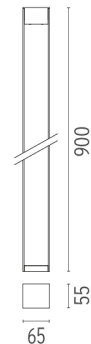

KLEIN PRO H 900 MM DIMMABLE I-10V

Beam angle	45°
Mounting	Ground, Floor
Lamps description	Power LED: 11W - 1126 lm ≠ FIXT 304 lm - 3000K/CRI 80 - 220-240V
Environment	Outdoor
Technical description	The body of Klein Pro bollard is made of extruded aluminium, base and diffuser in die-cast aluminium EN AB-47100 with a low copper content. High-resistance coating: the external coating is applied with a double layer with epoxy powders according to the QUALICOAT standard. The first layer of epoxy powder gives chemical and mechanical resistance, the second finishing layer of polyester powder ensures resistance. Also available in anodized finishes. Klein Pro is compatible with existing "Klein" fixing plate.

● F002B30B001 White

● F002B30B006 Grey

● F002B30B033 Anthracite

● F002B30B030 Black

● F002B30B018 Deep brown

● F002B31B070 Óxido natural

● F002B31B071 Óxido negro

DIMENSIONS