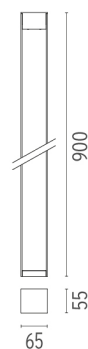

KLEIN PRO H 900 MM DIMMABLE I-10V

Beam angle	45°
Mounting	Ground, Floor
Lamps description	Power LED: 11W - 1126 lm ≠ FIXT 304 lm - 3000K/CRI 80 - 220-240V
Environment	Outdoor
Technical description	The body of Klein Pro bollard is made of extruded aluminium, base and diffuser in die-cast aluminium EN AB-47100 with a low copper content. High-resistance coating: the external coating is applied with a double layer with epoxy powders according to the QUALICOAT standard. The first layer of epoxy powder gives chemical and mechanical resistance, the second finishing layer of polyester powder ensures resistance. Also available in anodized finishes. Klein Pro is compatible with existing "Klein" fixing plate.

ELECTRICAL

Transformer type	Electronic dimmable I-10V
Transformer availability	Included
Transformer mounting	Integral
Emergency	Without
Voltage (V)	220/240

- F002B30B001 White
- F002B30B006 Grey
- F002B30B033 Anthracite
- F002B30B030 Black
- F002B30B018 Deep brown
- F002B31B070 Óxido natural
- F002B31B071 Óxido negro

PHYSICAL

IK rating	07
Aiming	Fixed
Weight (kg)	1,95
Number of heads	1

DIMENSIONS

CERTIFICATIONS

Klein Pro H 900 mm Dimmable I-10V .Accessories

Mounting

○ F002Z030000

Minimal Klein Pro ground fixation plate, 47x57xH160 mm
Klein Pro is also compatible with existing Klein ground fixing plates 85x85xH160 mm, available on request.