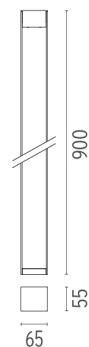

DIMENSIONS

CERTIFICATIONS