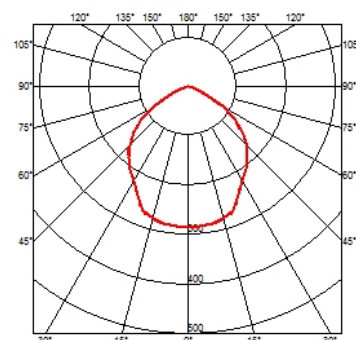

CERTIFICATIONS