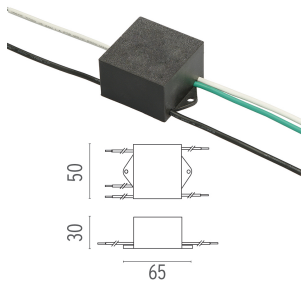

FLOS

Klein Pro H 600 mm .Accessories

Electrical