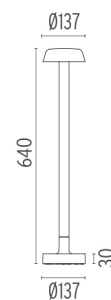

BELVEDERE CLOVE I DALI

Beam angle	100°
Mounting	Ground
Lamps description	Power LED: 8,4W - 816 lm ≠ FIXT 657 lm - 3000K/CRI 80 - 100-240V
Environment	Outdoor
Notes	We recommend using a connection system with a degree of protection greater than or equal to the degree of protection of the luminaire.
Technical description	Family of outdoor products consisting of luminaires with a pole of two different heights and suitable for floor installations (ground or buried) and with integrated power supply box.

- F001A31D001 White
- F001A31D006 Grey
- F001A31D033 Anthracite
- F001A31D030 Black
- F001A31D018 Deep brown

DIMENSIONS

CERTIFICATIONS

Belvedere Clove I Dali . Lamps

Power LED

Lamp category:

LED

Socket:

Special base

Lamp type:

Power LED

Belvedere Clove I Dali

designed by Antonio Citterio with Toan Nguyen

100/240V power supply included. Ready for installation on rigid base. Box for ground installation to be ordered separately. Included 2 way terminal block 3 phases IP68 (7-12 mm cable).

- F001A31D001 White
- F001A31D006 Grey
- F001A31D033 Anthracite
- F001A31D030 Black
- F001A31D018 Deep brown

DIMENSIONS

CERTIFICATIONS