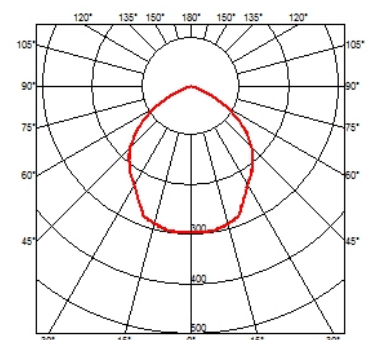

BELVEDERE CLOVE I DALI

Beam angle	100°
Mounting	Ground
Lamps description	Power LED: 8,4W - 816 lm ≠ FIXT 657 lm - 3000K/CRI 80 - 100-240V
Environment	Outdoor
Notes	We recommend using a connection system with a degree of protection greater than or equal to the degree of protection of the luminaire.
Technical description	Family of outdoor products consisting of luminaires with a pole of two different heights and suitable for floor installations (ground or buried) and with integrated power supply box.

Belvedere Clove I Dali

designed by Antonio Citterio with Toan Nguyen

100/240V power supply included. Ready for installation on rigid base. Box for ground installation to be ordered separately. Included 2 way terminal block 3 phases IP68 (7-12 mm cable).

ELECTRICAL

Transformer type	Electronic dimmable dali
Transformer availability	Included
Transformer mounting	Integral
Emergency	Without
Voltage (V)	110/240

PHYSICAL

Aiming	Fixed
Weight (kg)	1,70
Number of heads	1

- F001A31D001 White
- F001A31D006 Grey
- F001A31D033 Anthracite
- F001A31D030 Black
- F001A31D018 Deep brown

DIMENSIONS

CERTIFICATIONS