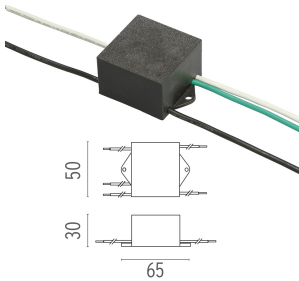

BELVEDERE CLOVE I DALI

Beam angle	100°
Mounting	Ground
Lamps description	Power LED: 8,4W - 816 lm ≠ FIXT 657 lm - 3000K/CRI 80 - 100-240V
Environment	Outdoor
Notes	We recommend using a connection system with a degree of protection greater than or equal to the degree of protection of the luminaire.
Technical description	Family of outdoor products consisting of luminaires with a pole of two different heights and suitable for floor installations (ground or buried) and with integrated power supply box.

- F001A31D001 White
- F001A31D006 Grey
- F001A31D033 Anthracite
- F001A31D030 Black
- F001A31D018 Deep brown

DIMENSIONS

CERTIFICATIONS

Belvedere Clove I Dali .Accessories

Mounting

○ F001Z020000

Box for ground installation

Electrical

○ F990E00A000

Surge protection device

Surge protection device.
275Vac. Maximum discharge current 10KA (8/20us).
Maximum operating current 5A. Suitable for series connection. IP66.

Belvedere Clove I Dali

designed by Antonio Citterio with Toan Nguyen

100/240V power supply included. Ready for installation on rigid base. Box for ground installation to be ordered separately. Included 2 way terminal block 3 phases IP68 (7-12 mm cable).