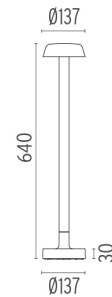

BELVEDERE CLOVE I DALI

Beam angle	100°
Mounting	Ground
Lamps description	Power LED: 8,4W - 816 lm ≠ FIXT 657 lm - 3000K/CRI 80 - 100-240V
Environment	Outdoor
Notes	We recommend using a connection system with a degree of protection greater than or equal to the degree of protection of the luminaire.
Technical description	Family of outdoor products consisting of luminaires with a pole of two different heights and suitable for floor installations (ground or buried) and with integrated power supply box.

- F001A31D001 White
- F001A31D006 Grey
- F001A31D033 Anthracite
- F001A31D030 Black
- F001A31D018 Deep brown

DIMENSIONS

CERTIFICATIONS

Belvedere Clove I Dali .Accessories

Mounting

○ F001Z020000

Box for ground installation

Electrical

○ F990E00A000

Surge protection device

Surge protection device.
275Vac. Maximum discharge current 10KA (8/20us).
Maximum operating current 5A. Suitable for series connection. IP66.

Belvedere Clove I Dali

- F001A31D001 White
- F001A31D006 Grey
- F001A31D033 Anthracite
- F001A31D030 Black
- F001A31D018 Deep brown

DIMENSIONS

CERTIFICATIONS

Belvedere Clove I Dali . Lamps

Power LED

Lamp category:

LED

Socket: