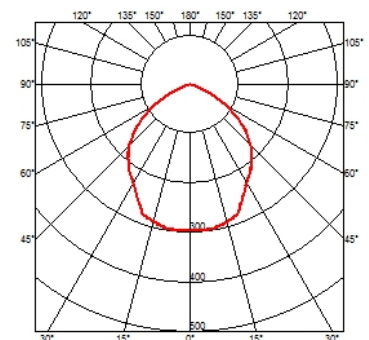

- F001A31D001 White
- F001A31D006 Grey
- F001A31D033 Anthracite
- F001A31D030 Black
- F001A31D018 Deep brown

DIMENSIONS

CERTIFICATIONS

Belvedere Clove I Dali . Lamps

Power LED

Lamp category:

LED

Socket: