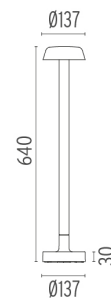

BELVEDERE CLOVE I DALI

Beam angle	100°
Mounting	Ground
Lamps description	Power LED: 8,4W - 816 lm ≠ FIXT 657 lm - 3000K/CRI 80 - 100-240V
Environment	Outdoor
Notes	We recommend using a connection system with a degree of protection greater than or equal to the degree of protection of the luminaire.
Technical description	Family of outdoor products consisting of luminaires with a pole of two different heights and suitable for floor installations (ground or buried) and with integrated power supply box.

ELECTRICAL

Transformer type	Electronic dimmable dali
Transformer availability	Included
Transformer mounting	Integral
Emergency	Without
Voltage (V)	110/240

PHYSICAL

Aiming	Fixed
Weight (kg)	1,70
Number of heads	1

- F001A31D001 White
- F001A31D006 Grey
- F001A31D033 Anthracite
- F001A31D030 Black
- F001A31D018 Deep brown

DIMENSIONS

CERTIFICATIONS

Belvedere Clove I Dali .Accessories

Mounting

○ F001Z020000

Box for ground installation

- F001A31D001 White
- F001A31D006 Grey
- F001A31D033 Anthracite
- F001A31D030 Black
- F001A31D018 Deep brown

DIMENSIONS

CERTIFICATIONS

Belvedere Clove I Dali . Lamps

Power LED

Lamp category:

LED

Socket: