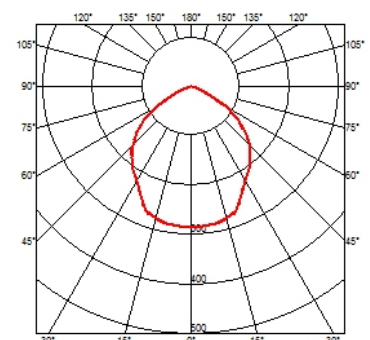

BELVEDERE CLOVE I DALI

Beam angle	100°
Mounting	Ground
Lamps description	Power LED: 8,4W - 783 lm ≠ FIXT 631 lm - 2700K/CRI 80 - 110-240V
Environment	Outdoor
Notes	We recommend using a connection system with a degree of protection greater than or equal to the degree of protection of the luminaire.
Technical description	Family of outdoor products consisting of luminaires with a pole of two different heights and suitable for floor installations (ground or buried) and with integrated power supply box.

Belvedere Clove I Dali

designed by Antonio Citterio with Toan Nguyen

ELECTRICAL

Transformer type	Electronic dimmable dali
Transformer availability	Included
Transformer mounting	Integral
Emergency	Without
Voltage (V)	110/240

100/240V power supply included. Ready for installation on rigid base. Box for ground installation to be ordered separately. Included 2 way terminal block 3 phases IP68 (7-12 mm cable).

PHYSICAL

Aiming	Fixed
Weight (kg)	1,70
Number of heads	1

- F001A21D001 White
- F001A21D006 Grey
- F001A21D033 Anthracite
- F001A21D030 Black
- F001A21D018 Deep brown

DIMENSIONS

CERTIFICATIONS