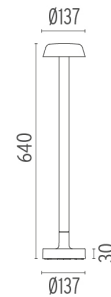

BELVEDERE CLOVE I DALI

Beam angle	100°
Mounting	Ground
Lamps description	Power LED: 8,4W - 783 lm ≠ FIXT 631 lm - 2700K/CRI 80 - 110-240V
Environment	Outdoor
Notes	We recommend using a connection system with a degree of protection greater than or equal to the degree of protection of the luminaire.
Technical description	Family of outdoor products consisting of luminaires with a pole of two different heights and suitable for floor installations (ground or buried) and with integrated power supply box.

- F001A21D001 White
- F001A21D006 Grey
- F001A21D033 Anthracite
- F001A21D030 Black
- F001A21D018 Deep brown

DIMENSIONS

CERTIFICATIONS

Belvedere Clove I Dali .Accessories

Mounting

○ F001Z020000

Box for ground installation

Electrical

○ F990E00A000

Surge protection device

Surge protection device.
275Vac. Maximum discharge current 10KA (8/20us).
Maximum operating current 5A. Suitable for series connection. IP66.

Belvedere Clove I Dali

- F001A21D001 White
- F001A21D006 Grey
- F001A21D033 Anthracite
- F001A21D030 Black
- F001A21D018 Deep brown

DIMENSIONS

CERTIFICATIONS

Belvedere Clove I Dali . Lamps

Power LED

Lamp category:

LED

Socket: