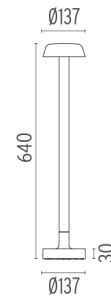

DIMENSIONS