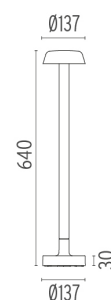

BELVEDERE CLOVE I DALI

Beam angle	100°
Mounting	Ground
Lamps description	Power LED: 8,4W - 783 lm ≠ FIXT 631 lm - 2700K/CRI 80 - 110-240V
Environment	Outdoor
Notes	We recommend using a connection system with a degree of protection greater than or equal to the degree of protection of the luminaire.
Technical description	Family of outdoor products consisting of luminaires with a pole of two different heights and suitable for floor installations (ground or buried) and with integrated power supply box.

- F001A21D001 White
- F001A21D006 Grey
- F001A21D033 Anthracite
- F001A21D030 Black
- F001A21D018 Deep brown

DIMENSIONS

CERTIFICATIONS

Belvedere Clove I Dali . Lamps

Power LED

Lamp category:

LED

Socket:

Special base

Lamp type:

Power LED

Belvedere Clove I Dali

designed by Antonio Citterio with Toan Nguyen

100/240V power supply included. Ready for installation on rigid base. Box for ground installation to be ordered separately. Included 2 way terminal block 3 phases IP68 (7-12 mm cable).

- F001A21D001 White
- F001A21D006 Grey
- F001A21D033 Anthracite
- F001A21D030 Black
- F001A21D018 Deep brown

DIMENSIONS

CERTIFICATIONS