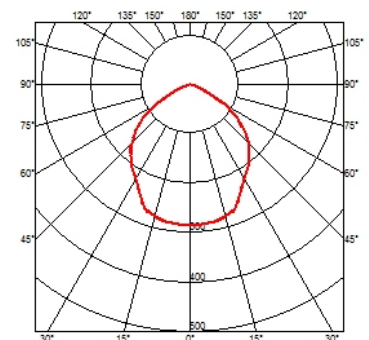

- F001A21D001 White
- F001A21D006 Grey
- F001A21D033 Anthracite
- F001A21D030 Black
- F001A21D018 Deep brown

DIMENSIONS

CERTIFICATIONS

Belvedere Clove I Dali . Lamps

Power LED

Lamp category:

LED

Socket: