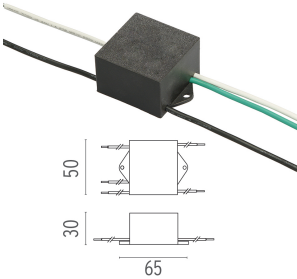

BELVEDERE CLOVE I DALI

Beam angle	100°
Mounting	Ground
Lamps description	Power LED: 8,4W - 783 lm ≠ FIXT 631 lm - 2700K/CRI 80 - 110-240V
Environment	Outdoor
Notes	We recommend using a connection system with a degree of protection greater than or equal to the degree of protection of the luminaire.
Technical description	Family of outdoor products consisting of luminaires with a pole of two different heights and suitable for floor installations (ground or buried) and with integrated power supply box.

100/240V power supply included. Ready for installation on rigid base. Box for ground installation to be ordered separately. Included 2 way terminal block 3 phases IP68 (7-12 mm cable).

PHYSICAL

Aiming	Fixed
Weight (kg)	1,70
Number of heads	1

- F001A21D001 White
- F001A21D006 Grey
- F001A21D033 Anthracite
- F001A21D030 Black
- F001A21D018 Deep brown

DIMENSIONS

CERTIFICATIONS

Belvedere Clove I Dali .Accessories

Mounting

○ F001Z020000

Box for ground installation

Electrical

○ F990E00A000

Surge protection device

Surge protection device.
275Vac. Maximum discharge current 10KA (8/20us).
Maximum operating current 5A. Suitable for series connection. IP66.

Belvedere Clove I Dali