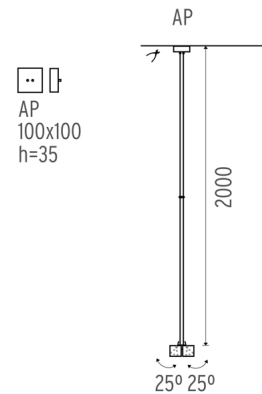

LIGHTLIGHT® MONO-PINPIN MONO SURFACE

Number of heads	1
Mounting	LightLight® Mono
Lamps description	QR-CBC 51 clear/frosted GX5.3 20W or LED QR-CBC 51 GX5.3 4W
Voltage (V)	12
Environment	Indoor

OPTICAL

Light controller description	Bare lamps
Aiming	Directional
Light distribution symmetry	Symmetric
Beam angle	60° x 60°

ELECTRICAL

Transformer availability	Included
Transformer mounting	Integral
Emergency	Without
Insulation class	Class II

PHYSICAL

Length of rod (mm)	2000
Height (mm)	55
Spot diameter (mm)	70
Construction material	Aluminium
Weight (kg)	0,49

CERTIFICATIONS

LightLight® Mono-Pinpin Mono Surface . Lamps

60.6392

QR-CBC 51

Lamp Watt:
20 W

Lamp category:
Halogen low voltage

Socket:
GX5.3

Lamp angle:
10 °

Socket:
GX5.3

Lamp angle:
38 °

Color temperature (K):
3000 °K

Catalog reference:
60.6394

Lamp type:
QR-CBC 51

60.6395

QR-CBC 51

Lamp Watt:
20 W