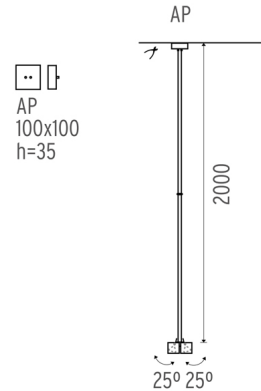

LightLight® Mono-Pinpin Mono Surface . Lamps

60.6392

QR-CBC 51

Lamp Watt:
20 W

Lamp category:
Halogen low voltage

Socket:
GX5.3

Lamp angle:
10 °

Color temperature (K):
3000 °K

Catalog reference:
60.6392

Lamp type:
QR-CBC 51

60.6393

QR-CBC 51

Lamp Watt:
20 W

Lamp category:
Halogen low voltage

Socket:
GX5.3

Lamp angle:
24 °

Color temperature (K):
3000 °K

Catalog reference:
60.6393

Lamp type:
QR-CBC 51

60.6394

QR-CBC 51

Lamp Watt:
20 W

Lamp category:
Halogen low voltage

Socket:
GX5.3

Lamp angle:
38 °

Color temperature (K):
3000 °K

Catalog reference:
60.6394

Lamp type:
QR-CBC 51

60.6395

QR-CBC 51

Lamp Watt:
20 W

Lamp category:
Halogen low voltage

Socket:
GX5.3

Lamp angle:
60 °

Color temperature (K):
3000 °K

Catalog reference:
60.6395

Lamp type:
QR-CBC 51

BU19

QR-CBC 51

Lamp Watt:
20 W

Lamp category:
Halogen low voltage

Socket:
GX5.3

Lamp angle:
38 °

Color temperature (K):
3000 °K

Catalog reference:
BU19

Lamp type:
QR-CBC 51

LightLight® Mono-Pinpin Mono Surface
designed by Hans Buschfeld

Luminaire to be installed on ceiling.
Transformer included.

	BU26000W	White
	BU26000A	Anodised aluminium
	BU26000B	Black
	BU26000P	Polished aluminium

CERTIFICATIONS