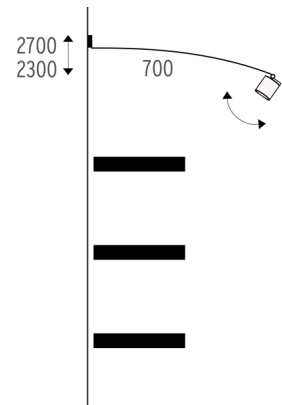

LightLight® Wall-Shop|Tube
designed by Hans Buschfeld

Picture luminaire to be installed on
12V wall track system. Track adapter
integrated.

	BU15102W	White
	BU15102A	Anodised aluminium
	BU15102B	Black
	BU15102P	Polished aluminium