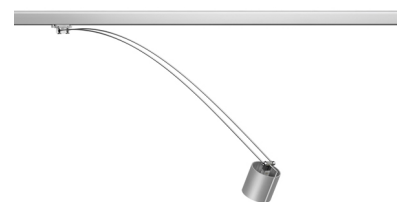

LIGHTLIGHT® WALL-SHOP|TUBE

Number of heads	1
Mounting	LightLight® Wall
Lamps description	QR-CBC 51 clear/frosted GX5.3 20/35/50W or LED QR-CBC 51 GX5.3 4/7/10W
Voltage (V)	12
Environment	Indoor

OPTICAL

Light controller description	Bare lamps
Aiming	Directional
Light distribution symmetry	Symmetric
Beam angle	24°, 36°

ELECTRICAL

Transformer availability	Separate item
Transformer mounting	Remote
Emergency	Without
Insulation class	Class III

PHYSICAL

Length of rod (mm)	2300-2700
Height (mm)	67
Spot diameter (mm)	57
Construction material	Aluminium
Weight (kg)	0,09