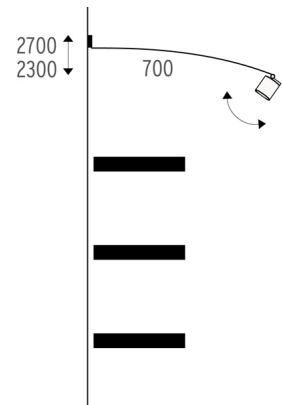

LightLight® Wall-Shop|Tube designed by Hans Buschfeld

Picture luminaire to be installed on 12V wall track system. Track adapter integrated.

	BU15102W	White
	BU15102A	Anodised aluminium
	BU15102B	Black
	BU15102P	Polished aluminium