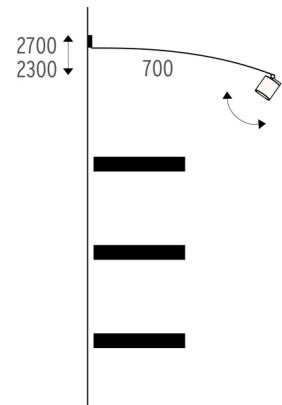

LightLight® Wall-Shop|Tube
designed by Hans Buschfeld

Picture luminaire to be installed on 12V wall track system. Track adapter integrated.

- BU15102W White
- BU15102A Anodised aluminium
- BU15102B Black
- BU15102P Polished aluminium