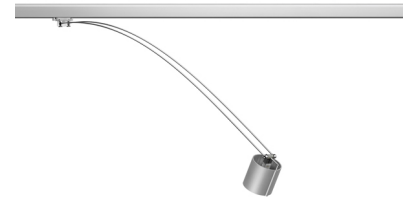

Lamp category:
Halogen low voltage

Socket:
GX5.3

Lamp angle:
38 °

Color temperature (K):
3000 °K

Catalog reference:
BU20

Lamp type:
QR-CBC 51

LightLight® Wall-Shop|Tube
designed by Hans Buschfeld

Picture luminaire to be installed on
12V wall track system. Track adapter
integrated.