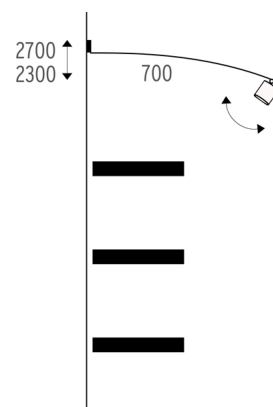

LightLight® Wall-Shop|Tube designed by Hans Buschfeld

Picture luminaire to be installed on 12V wall track system. Track adapter integrated.

● BUI5102W	White
● BUI5102A	Anodised aluminium
● BUI5102B	Black
● BUI5102P	Polished aluminium