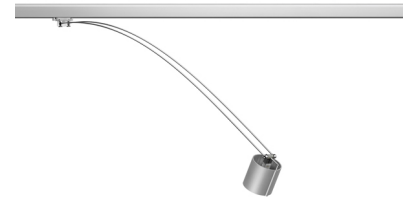

Lamp Watt:
6,5 W

Lamp category:
LED

Socket:
GX5.3

Lamp angle:
24 °

Color temperature (K):
3000 °K

Catalog reference:
60.6990

Lamp type:
LED QR-CBC 51

LightLight® Wall-Shop|Tube
designed by Hans Buschfeld