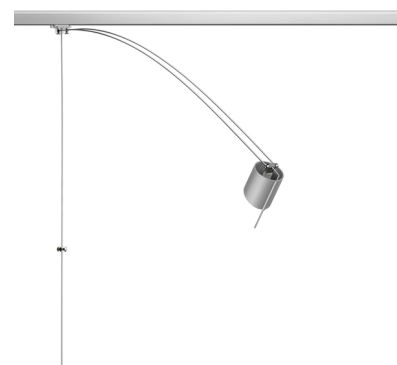

## LIGHTLIGHT® WALL-POSTER|POINT

<b>Number of heads</b>	1
<b>Mounting</b>	LightLight® Wall
<b>Lamps description</b>	QR-CBC 51 clear/frosted GX5.3 20/35/50W or LED QR-CBC 51 GX5.3 4/7/10W
<b>Voltage (V)</b>	12
<b>Environment</b>	Indoor

### OPTICAL

<b>Light controller description</b>	Bare lamps
<b>Aiming</b>	Directional
<b>Light distribution symmetry</b>	Symmetric
<b>Beam angle</b>	24°, 36°

### PHYSICAL

<b>Length of rod (mm)</b>	2300-2700
<b>Height (mm)</b>	120
<b>Spot diameter (mm)</b>	57
<b>Construction material</b>	Aluminium
<b>Weight (kg)</b>	0,11

**LightLight® Wall-Poster|Point**  
designed by Hans Buschfeld