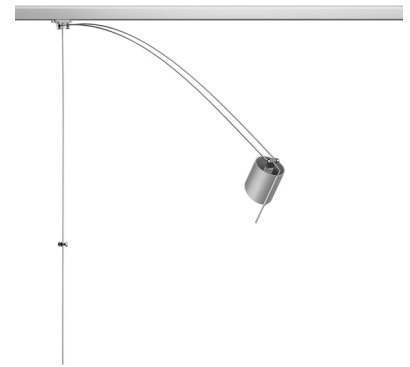

LightLight® Wall-Poster|Point
designed by Hans Buschfeld

Picture luminaire to be installed on 12V wall track system. Track adapter and picture-hanging rod integrated.

- BU12203W White
- BU12203A Anodised aluminium
- BU12203B Black
- BU12203P Polished aluminium