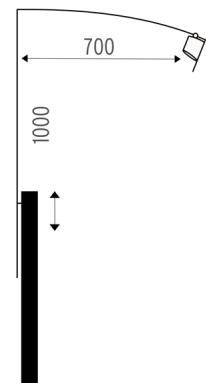

LightLight® Wall-Poster|Point . Lamps

BU21
QR-CBC 51
Lamp Watt:
50 W
Lamp category:
Halogen low voltage
Socket:
GX5.3
Lamp angle:
60 °
Color temperature (K):
3000 °K
Catalog reference:
BU21
Lamp type:
QR-CBC 51

60.6891
LED QR-CBC 51
Lamp Watt:
8 W
Lamp category:
LED
Socket:
GX5.3
Lamp angle:
24 °
Color temperature (K):
3000 °K
Catalog reference:
60.6891
Lamp type:
LED QR-CBC 51

60.6992
LED QR-CBC 51
Lamp Watt:
6,5 W
Lamp category:
LED
Socket:
GX5.3
Lamp angle:
36 °
Color temperature (K):
3000 °K
Catalog reference:
60.6992
Lamp type:
LED QR-CBC 51

60.6990
LED QR-CBC 51
Lamp Watt:
6,5 W
Lamp category:
LED
Socket:
GX5.3
Lamp angle:
24 °
Color temperature (K):
3000 °K
Catalog reference:
60.6990
Lamp type:
LED QR-CBC 51

LightLight® Wall-Poster|Point designed by Hans Buschfeld

Picture luminaire to be installed on 12V wall track system. Track adapter and picture-hanging rod integrated.

	BU12203W	White
	BU12203A	Anodised aluminium
	BU12203B	Black
	BU12203P	Polished aluminium

CERTIFICATIONS