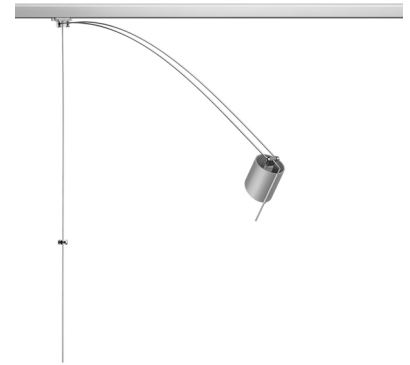

**Lamp Watt:**  
35 W

**Lamp category:**  
Halogen low voltage

**Socket:**  
GX5.3

**Lamp angle:**  
38 °

**Color temperature (K):**  
3000 °K

**Catalog reference:**  
BU20

**Lamp type:**  
QR-CBC 51

**LightLight® Wall-Poster|Point**  
designed by Hans Buschfeld