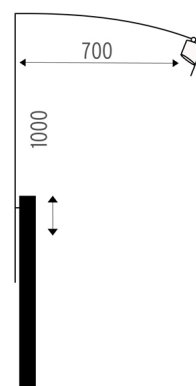

LIGHTLIGHT® WALL-POSTER|POINT

Number of heads	1
Mounting	LightLight® Wall
Lamps description	QR-CBC 51 clear/frosted GX5.3 20/35/50W or LED QR-CBC 51 GX5.3 4/7/10W
Voltage (V)	12
Environment	Indoor

OPTICAL

Light controller description	Bare lamps
Aiming	Directional
Light distribution symmetry	Symmetric
Beam angle	24°, 36°

ELECTRICAL

Transformer availability	Separate item
Transformer mounting	Remote
Emergency	Without
Insulation class	Class III

PHYSICAL

Length of rod (mm)	2300-2700
Height (mm)	120
Spot diameter (mm)	57
Construction material	Aluminium
Weight (kg)	0,11

Picture luminaire to be installed on 12V wall track system. Track adapter and picture-hanging rod integrated.

	BU12203W	White
	BU12203A	Anodised aluminium
	BU12203B	Black
	BU12203P	Polished aluminium

CERTIFICATIONS