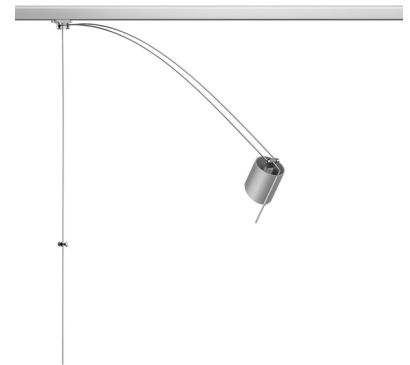

LightLight® Wall-Poster|Point designed by Hans Buschfeld

Picture luminaire to be installed on 12V wall track system. Track adapter and picture-hanging rod integrated.

	BU12203W	White
	BU12203A	Anodised aluminium
	BU12203B	Black
	BU12203P	Polished aluminium