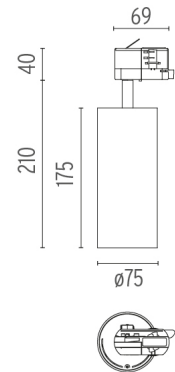

UT PRO 175 GA-69 ON BOARD DIMMER INCLUDED

Number of heads	1
Mounting	Track mounting GA
Lamps description	LED Array 35,3W 3250 lm 3000K CRI 90
Luminaire luminous flux	See reference number
Voltage (V)	120/270
Environment	Indoor
Notes	Screening crosspiece, lenses and honeycomb directly installable on the head of the luminaire without needing any fastening accessory. Installation compatible with honeycomb + lense at the same time.

- 09.7317.40 - 2644lm White
- 09.7317.14 - 2644lm Black

PHYSICAL

Spot diameter (mm)	75
Construction material	Aluminium

CERTIFICATIONS

UT Pro 175 GA-69 On Board Dimmer Included . Accessories

Optical

● 08.9108.00