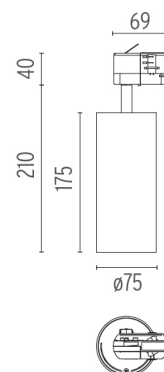

UT Pro 175 GA-69 On Board Dimmer Included

designed by FLOS Architectural

Spotlight to be installed in standard 3-phase track with LED light source. 120-270V power supply integrated.< nextline>

- 09.7317.40 - 2644lm   White
- 09.7317.14 - 2644lm   Black