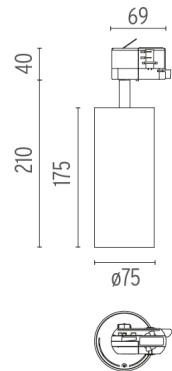

UT Pro 175 GA-69 On Board Dimmer Included

designed by FLOS Architectural

Spotlight to be installed in standard 3-phase track with LED light source. 120-270V power supply integrated.<nextline>

- 09.7317.40 - 2644lm White
- 09.7317.14 - 2644lm Black