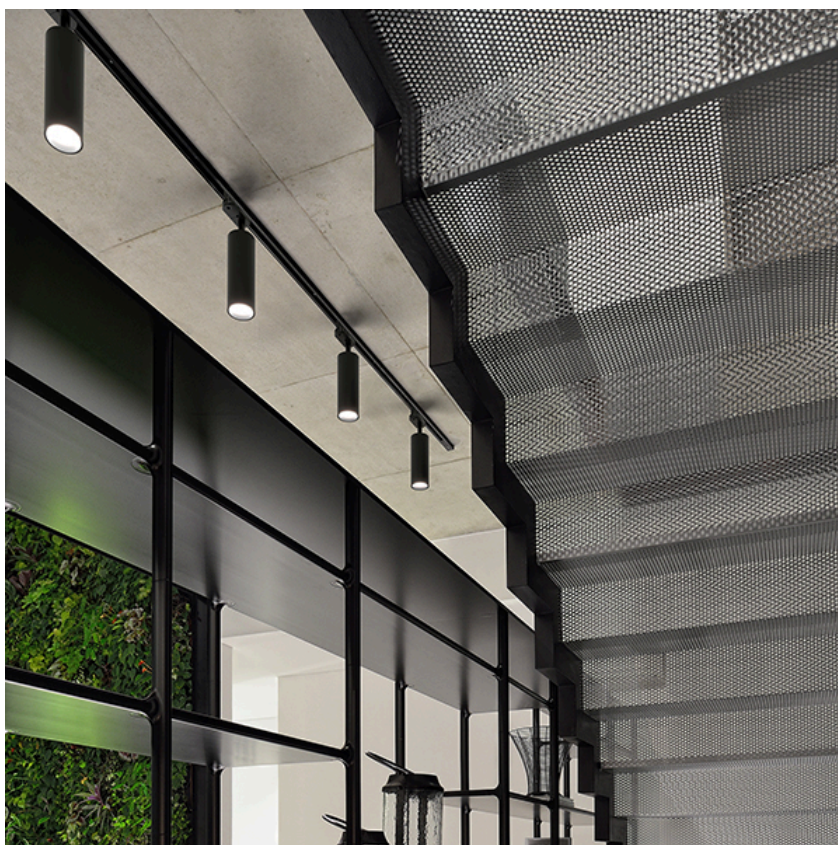

PHYSICAL

Spot diameter (mm)	75
Construction material	Aluminium