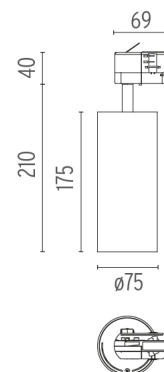

UT PRO 175 GA-69 ON BOARD DIMMER INCLUDED

Number of heads	1
Mounting	Track mounting GA
Lamps description	LED Array 35,3W 3250 lm 3000K CRI 90
Luminaire luminous flux	See reference number
Voltage (V)	120/270
Environment	Indoor
Notes	Screening crosspiece, lenses and honeycomb directly installable on the head of the luminaire without needing any fastening accessory. Installation compatible with honeycomb + lense at the same time.

- 09.7314.40 - 2895lm White
- 09.7314.14 - 2895lm Black

PHYSICAL

Spot diameter (mm)	75
Construction material	Aluminium

CERTIFICATIONS

UT Pro 175 GA-69 On Board Dimmer Included . Accessories

Optical

● 08.9108.00