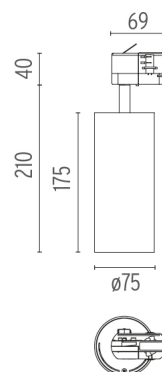

UT Pro 175 GA-69 On Board Dimmer Included

designed by FLOS Architectural

Spotlight to be installed in standard 3-phase track with LED light source. 120-270V power supply integrated.<nextline>

- 09.7314.40 - 2895lm White
- 09.7314.14 - 2895lm Black