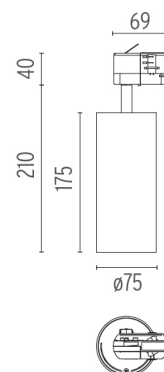

UT Pro 175 GA-69 On Board Dimmer Included

designed by FLOS Architectural

Spotlight to be installed in standard 3-phase track with LED light source. 120-270V power supply integrated.< nextline>

- 09.7314.40 - 2895lm   White
- 09.7314.14 - 2895lm   Black