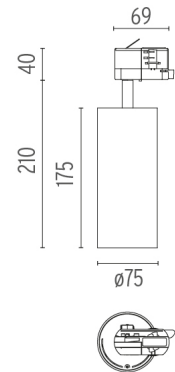

UT PRO 175 GA-69 ON BOARD DIMMER INCLUDED

Number of heads	1
Mounting	Track mounting GA
Lamps description	LED Array 35,3W 3950 lm 3000K CRI 80
Luminaire luminous flux	See reference number
Voltage (V)	120/270
Environment	Indoor
Notes	Screening crosspiece, lenses and honeycomb directly installable on the head of the luminaire without needing any fastening accessory. Installation compatible with honeycomb + lense at the same time.

- 09.7313.40 - 3637lm White
- 09.7313.14 - 3637lm Black

PHYSICAL

Spot diameter (mm)	75
Construction material	Aluminium

CERTIFICATIONS

UT Pro 175 GA-69 On Board Dimmer Included . Accessories

Optical

● 08.9108.00