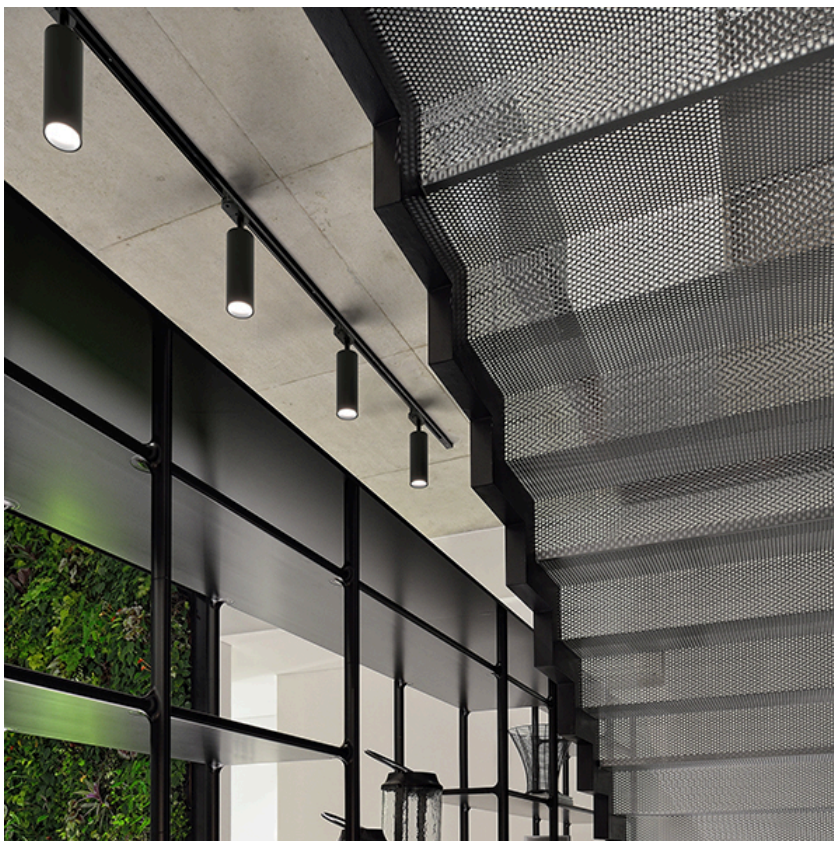

PHYSICAL

Spot diameter (mm)	75
Construction material	Aluminium