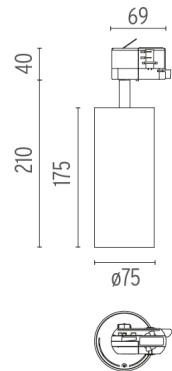

UT Pro 175 GA-69 On Board Dimmer Included

designed by FLOS Architectural

Spotlight to be installed in standard 3-phase track with LED light source. 120-270V power supply integrated.<nextline>

- 09.7313.40 - 3637lm White
- 09.7313.14 - 3637lm Black