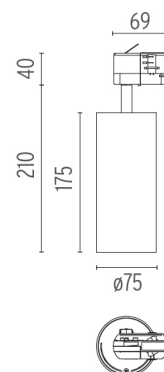

UT Pro 175 GA-69 On Board Dimmer Included

designed by FLOS Architectural

Spotlight to be installed in standard 3-phase track with LED light source. 120-270V power supply integrated.< nextline>

- 09.7313.40 - 3637lm   White
- 09.7313.14 - 3637lm   Black