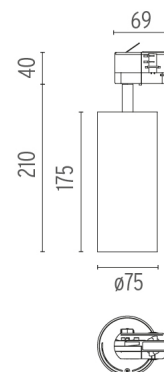

UT PRO 175 GA-69 ON BOARD DIMMER INCLUDED

Number of heads	1
Mounting	Track mounting GA
Lamps description	LED Array 35,3W 3250 lm 3000K CRI 90
Luminaire luminous flux	See reference number
Voltage (V)	120/270
Environment	Indoor
Notes	Screening crosspiece, lenses and honeycomb directly installable on the head of the luminaire without needing any fastening accessory. Installation compatible with honeycomb + lense at the same time.

OPTICAL

Reflector finish	Borosilicate glass reflector
Aiming	Adjustable
Light distribution symmetry	Symmetric
Beam angle	12° Spot

UT Pro 175 GA-69 On Board Dimmer Included

designed by FLOS Architectural

Spotlight to be installed in standard 3-phase track with LED light source. 120-270V power supply integrated.<nextline>

PHYSICAL

Spot diameter (mm)	75
Construction material	Aluminium

CERTIFICATIONS

UT Pro 175 GA-69 On Board Dimmer Included . Accessories

Optical

● 08.9108.00

Screening Crosspiece

○ 08.9109.00