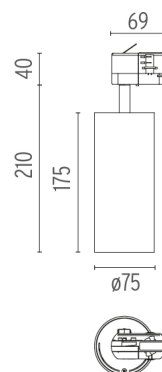

LED Array

UT Pro 175 GA-69 On Board Dimmer Included

designed by FLOS Architectural

Spotlight to be installed in standard 3-phase track with LED light source. 120-270V power supply integrated.< nextline>

- 09.7311.40 - 2916lm White
- 09.7311.14 - 2916lm Black