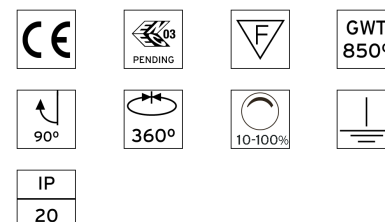

CERTIFICATIONS