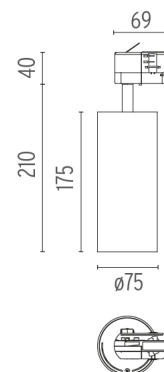

UT PRO 175 GA-69 ON BOARD DIMMER INCLUDED

Number of heads	1
Mounting	Track mounting GA
Lamps description	LED Array 35,3W 3950 lm 3000K CRI 80
Luminaire luminous flux	See reference number
Voltage (V)	120/270
Environment	Indoor
Notes	Screening crosspiece, lenses and honeycomb directly installable on the head of the luminaire without needing any fastening accessory. Installation compatible with honeycomb + lense at the same time.

OPTICAL

Reflector finish	Borosilicate glass reflector
Aiming	Adjustable
Light distribution symmetry	Symmetric
Beam angle	12° Spot

UT Pro 175 GA-69 On Board Dimmer Included

designed by FLOS Architectural

Spotlight to be installed in standard 3-phase track with LED light source. 120-270V power supply integrated.<nextline>

PHYSICAL

Spot diameter (mm)	75
Construction material	Aluminium

CERTIFICATIONS

UT Pro 175 GA-69 On Board Dimmer Included . Accessories

Optical

● 08.9108.00

Screening Crosspiece

○ 08.9109.00