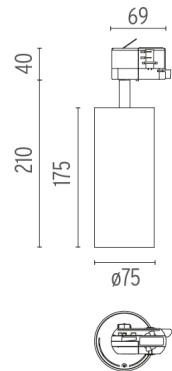

UT Pro 175 GA-69 On Board Dimmer Included

designed by FLOS Architectural

Spotlight to be installed in standard 3-phase track with LED light source. 120-270V power supply integrated.<nextline>

- 09.7310.40 - 3664lm White
- 09.7310.14 - 3664lm Black