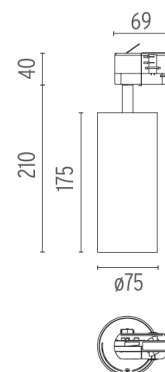

LED Array

UT Pro 175 GA-69 On Board Dimmer Included

designed by FLOS Architectural

Spotlight to be installed in standard 3-phase track with LED light source. 120-270V power supply integrated.< nextline>

- 09.7310.40 - 3664lm White
- 09.7310.14 - 3664lm Black