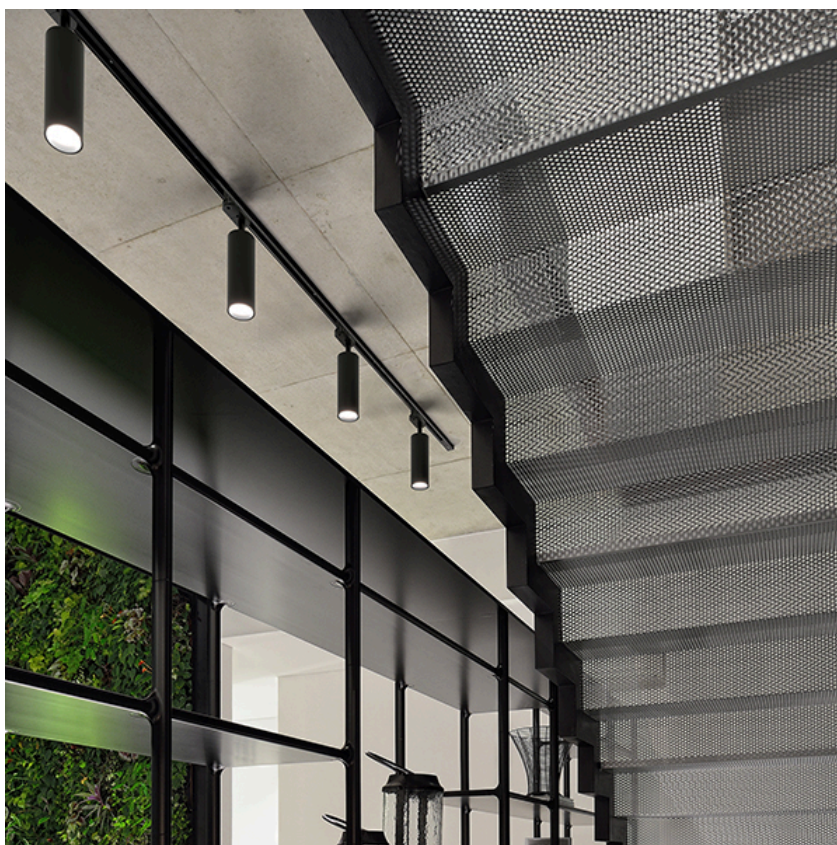

PHYSICAL

Spot diameter (mm)	75
Construction material	Aluminium