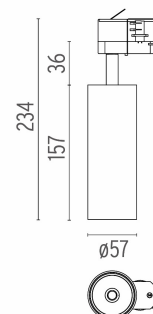

UT PRO 150 GA-69 ON BOARD DIMMER INCLUDED

Number of heads	1
Mounting	Track mounting GA
Lamps description	LED Array 23,5W 2009 lm 4000K CRI 90
Luminaire luminous flux	See reference number
Voltage (V)	120/270
Environment	Indoor
Notes	Screening crosspiece, lenses and honeycomb directly installable on the head of the luminaire without needing any fastening accessory. Installation compatible with honeycomb + lense at the same time.

- 09.7275.40A - 1915lm White
- 09.7275.14A - 1915lm Black

PHYSICAL

Spot diameter (mm)	57
Construction material	Aluminium
Weight (kg)	0,52

CERTIFICATIONS

UT Pro I50 GA-69 On Board Dimmer Included . Accessories