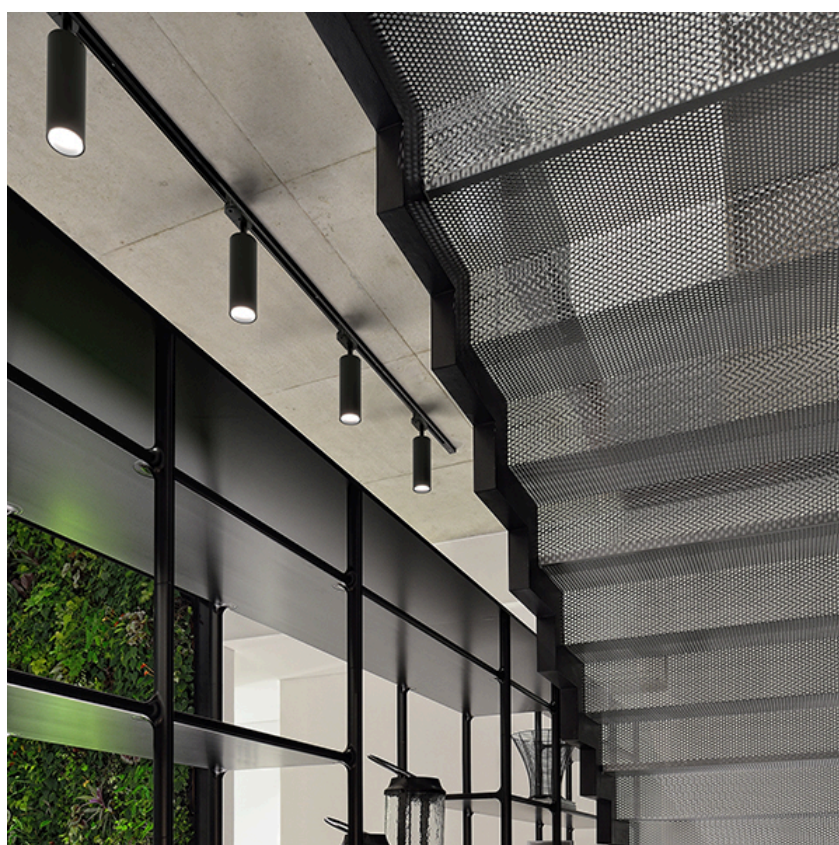

UT PRO 150 GA-69 ON BOARD DIMMER INCLUDED

Number of heads	1
Mounting	Track mounting GA
Lamps description	LED Array 23,5W 2009 lm 4000K CRI 90
Luminaire luminous flux	See reference number
Voltage (V)	120/270
Environment	Indoor
Notes	Screening crosspiece, lenses and honeycomb directly installable on the head of the luminaire without needing any fastening accessory. Installation compatible with honeycomb + lense at the same time.

OPTICAL

Reflector finish	Borosilicate glass reflector
Aiming	Adjustable
Light distribution symmetry	Symmetric
Beam angle	40° Flood

UT Pro 150 GA-69 On Board Dimmer Included

designed by FLOS Architectural

Spotlight to be installed in standard 3-phase track with LED light source. 120-270V power supply integrated.<nextline>

ELECTRICAL

Transformer availability	Included
Transformer mounting	Integral
Transformer type	Electronic dimmable
Emergency	Without
Insulation class	Class I

- 09.7275.40A - 1915lm White
- 09.7275.14A - 1915lm Black

PHYSICAL

Spot diameter (mm)	57
Construction material	Aluminium
Weight (kg)	0,52