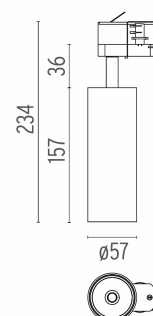

UT Pro I50 GA-69 On Board Dimmer Included

designed by FLOS Architectural

Spotlight to be installed in standard 3-phase track with LED light source. 120-270V power supply integrated.< nextline>

- 09.7275.40A - 1915lm White
- 09.7275.14A - 1915lm Black