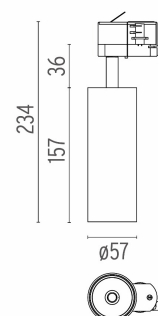

UT Pro I50 GA-69 On Board Dimmer Included

designed by FLOS Architectural

Spotlight to be installed in standard 3-phase track with LED light source. 120-270V power supply integrated.< nextline>

- 09.7274.40A - 2224lm   White
- 09.7274.14A - 2224lm   Black