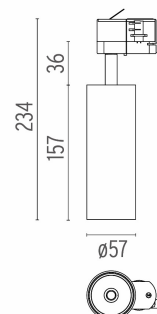

UT PRO 150 GA-69 ON BOARD DIMMER INCLUDED

Number of heads	1
Mounting	Track mounting GA
Lamps description	LED Array 23,5W 2300 lm 3000K CRI 80
Luminaire luminous flux	See reference number
Voltage (V)	120/270
Environment	Indoor
Notes	Screening crosspiece, lenses and honeycomb directly installable on the head of the luminaire without needing any fastening accessory. Installation compatible with honeycomb + lense at the same time.

- 09.7274.40A - 2224lm White
- 09.7274.14A - 2224lm Black

PHYSICAL

Spot diameter (mm)	57
Construction material	Aluminium
Weight (kg)	0,52

CERTIFICATIONS

UT Pro I50 GA-69 On Board Dimmer Included . Accessories