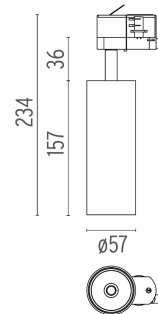

CERTIFICATIONS