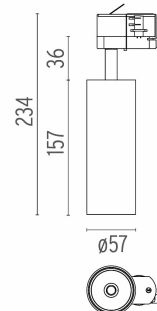

UT PRO 150 GA-69 ON BOARD DIMMER INCLUDED

Number of heads	1
Mounting	Track mounting GA
Lamps description	LED Array 23,5W 2009 lm 4000K CRI 90
Luminaire luminous flux	See reference number
Voltage (V)	120/270
Environment	Indoor
Notes	Screening crosspiece, lenses and honeycomb directly installable on the head of the luminaire without needing any fastening accessory. Installation compatible with honeycomb + lense at the same time.

OPTICAL

Reflector finish	Borosilicate glass reflector
Aiming	Adjustable
Light distribution symmetry	Symmetric
Beam angle	16° Spot

UT Pro 150 GA-69 On Board Dimmer Included

designed by FLOS Architectural

Spotlight to be installed in standard 3-phase track with LED light source. 120-270V power supply integrated.<nextline>

PHYSICAL

Spot diameter (mm)	57
Construction material	Aluminium
Weight (kg)	0,52

CERTIFICATIONS

UT Pro I50 GA-69 On Board Dimmer Included . Accessories

Optical

● 08.8429.00

Screening Crosspiece

○ 08.8431.00