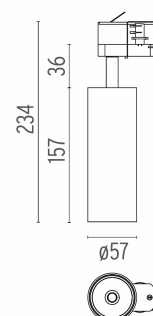

LED Array

UT Pro I50 GA-69 On Board Dimmer Included

designed by FLOS Architectural

Spotlight to be installed in standard 3-phase track with LED light source. 120-270V power supply integrated.< nextline>

- 09.7271.40A - 1950lm White
- 09.7271.14A - 1950lm Black