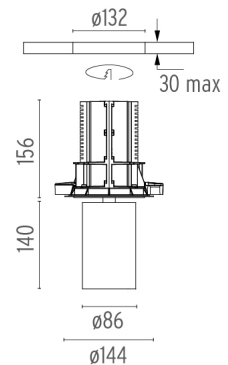

CERTIFICATIONS