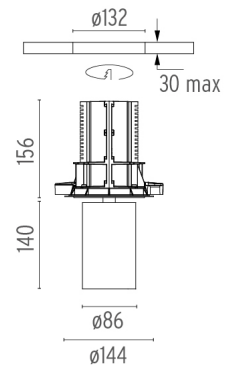

UT DOWNLIGHT NO TRIM Ø86 NON DIMMABLE

Number of heads	1
Mounting	Ceiling recessed
Lamps description	LED Array High Performances 27W 2767 lm 4000K CRI 90
Luminaire luminous flux	See reference number
Voltage (V)	220/240
Environment	Indoor
Notes	Pre-installation frame must be ordered separately.

PHYSICAL

Cutout diameter (mm)	132
Spot diameter (mm)	86
Construction material	Aluminium
Weight (kg)	0,97

UT Downlight No Trim Ø86 Non Dimmable
designed by FLOS Architectural

Recessed luminaire with LED light source. 220-240V, 50-60Hz remote power supply included.<nextline>

- 09.4926.30A - 1855lm White
- 09.4926.14A - 1855lm Black

CERTIFICATIONS

UT Downlight No Trim Ø86 Non Dimmable . Accessories

Mounting

● 08.8995.30

● 08.8995.14

Installation frame NO TRIM

UT Downlight No Trim Ø86 Non Dimmable
designed by FLOS Architectural

Recessed luminaire with LED light source. 220-240V, 50-60Hz remote power supply included.<nextline>

● 09.4926.30A - 1855lm White

● 09.4926.14A - 1855lm Black

Optical

○ 08.8163.68

Elliptical lens

Elliptical light distribution lens in 4 mm thick tempered glass.