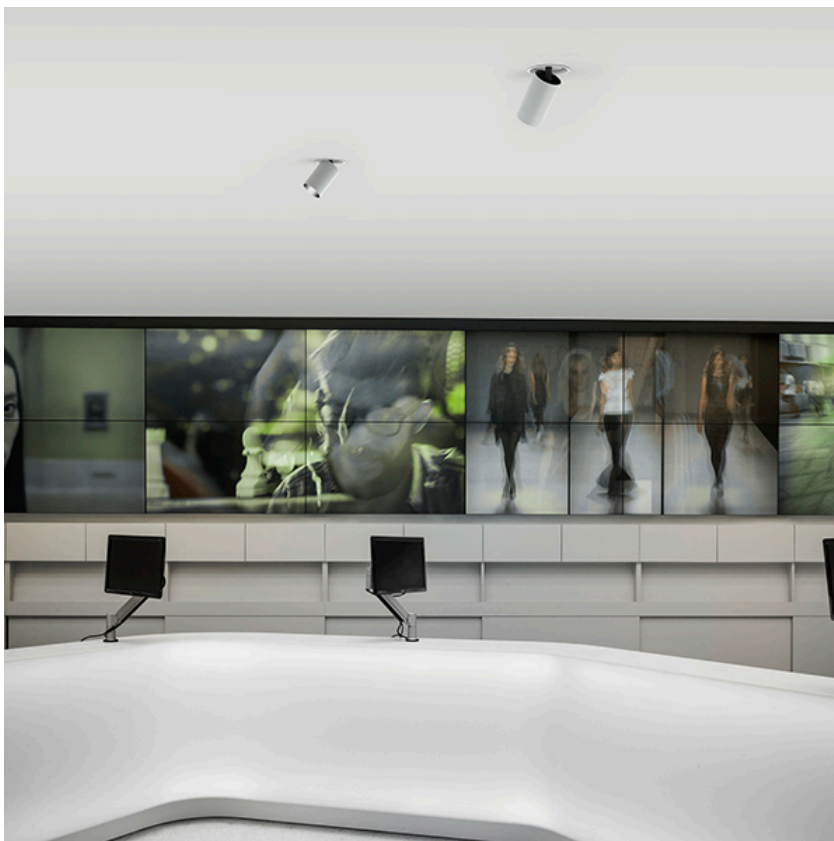

Recessed luminaire with LED light source. 220-240V, 50-60Hz remote power supply included.<nextline>

- 09.4924.30A - 1696lm White
- 09.4924.14A - 1696lm Black