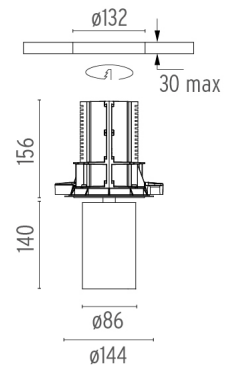

UT DOWNLIGHT NO TRIM Ø86 NON DIMMABLE

Number of heads	1
Mounting	Ceiling recessed
Lamps description	LED Array High Performances 27W 2656 lm 3000K CRI 90
Luminaire luminous flux	See reference number
Voltage (V)	220/240
Environment	Indoor
Notes	Pre-installation frame must be ordered separately.

OPTICAL

Reflector finish	Aluminum
Aiming	Adjustable
Light distribution symmetry	Symmetric
Beam angle	24° Medium

ELECTRICAL

Transformer availability	Included
Transformer mounting	Remote
Transformer type	Electronic
Emergency	Without
Insulation class	Class II

PHYSICAL

Cutout diameter (mm)	132
Spot diameter (mm)	86
Construction material	Aluminium
Weight (kg)	0,97

Recessed luminaire with LED light source. 220-240V, 50-60Hz remote power supply included.<nextline>

- 09.4923.30A - 1781lm White
- 09.4923.14A - 1781lm Black

CERTIFICATIONS