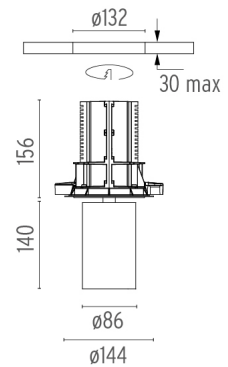

CERTIFICATIONS