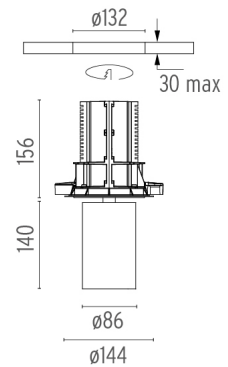

### PHYSICAL

<b>Cutout diameter (mm)</b>	132
<b>Spot diameter (mm)</b>	86
<b>Construction material</b>	Aluminium
<b>Weight (kg)</b>	0,97

UT Downlight No Trim Ø86 Non Dimmable  
designed by FLOS Architectural

## UT Downlight No Trim Ø86 Non Dimmable . Accessories

● 08.8410.00

**Holding ring**

Holding ring

● 08.8411.00

**Screening crosspiece**

**UT Downlight No Trim Ø86 Non Dimmable**  
designed by FLOS Architectural

## UT Downlight No Trim Ø86 Non Dimmable . Lamps

**LED Array**

**Lamp category:**

LED

**Socket:**

Special base

**Lamp type:**

LED Array