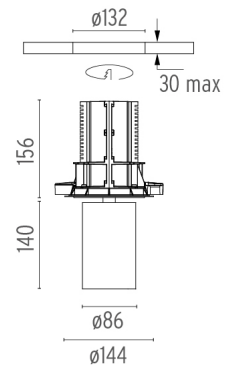

PHYSICAL

Cutout diameter (mm)	132
Spot diameter (mm)	86
Construction material	Aluminium
Weight (kg)	0,97

UT Downlight No Trim Ø86 Non Dimmable
designed by FLOS Architectural

Recessed luminaire with LED light source. 220-240V, 50-60Hz remote power supply included.<nextline>

- 09.4921.30A - 2053lm White
- 09.4921.14A - 2053lm Black

CERTIFICATIONS

UT Downlight No Trim Ø86 Non Dimmable . Accessories

Mounting

● 08.8995.30

● 08.8995.14

Installation frame NO TRIM

UT Downlight No Trim Ø86 Non Dimmable
designed by FLOS Architectural