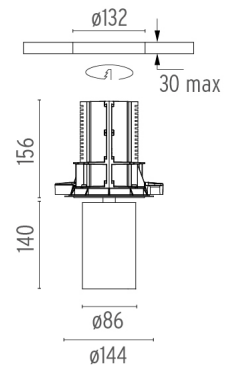

PHYSICAL

Cutout diameter (mm)	132
Spot diameter (mm)	86
Construction material	Aluminium
Weight (kg)	0,97

UT Downlight No Trim Ø86 Non Dimmable
designed by FLOS Architectural

Recessed luminaire with LED light source. 220-240V, 50-60Hz remote power supply included.<nextline>

- 09.4920.30A - 2154lm White
- 09.4920.14A - 2154lm Black

CERTIFICATIONS

UT Downlight No Trim Ø86 Non Dimmable . Accessories

Mounting

● 08.8995.30

● 08.8995.14

Installation frame NO TRIM

UT Downlight No Trim Ø86 Non Dimmable
designed by FLOS Architectural