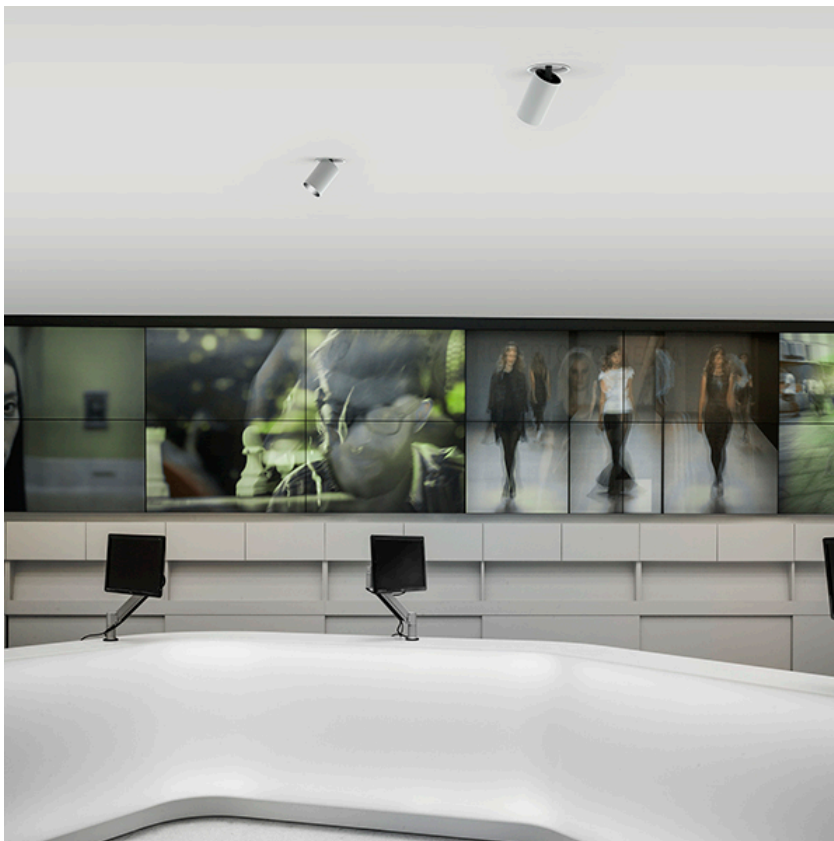

Recessed luminaire with LED light source. 220-240V, 50-60Hz remote power supply included.<nextline>

● 09.4911.30A - 2155lm	White
● 09.4911.14A - 2155lm	Black