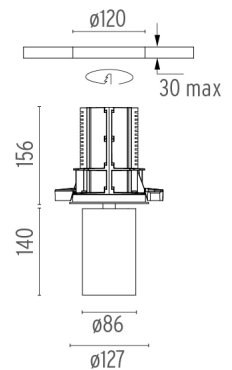

UT DOWNLIGHT TRIM Ø86 NON DIMMABLE

Number of heads	1
Mounting	Ceiling recessed
Lamps description	LED Array High Performances 27W 3214 lm 3000K CRI 80
Luminaire luminous flux	See reference number
Voltage (V)	220/240
Environment	Indoor

OPTICAL

Reflector finish	Aluminum
Aiming	Adjustable
Light distribution symmetry	Symmetric
Beam angle	24° Medium

ELECTRICAL

Transformer availability	Included
Transformer mounting	Remote
Transformer type	Electronic
Emergency	Without
Insulation class	Class II

PHYSICAL

Cutout diameter (mm)	120
Spot diameter (mm)	86
Construction material	Aluminium
Weight (kg)	1,36

Recessed luminaire with LED light source. 220-240V, 50-60Hz remote power supply included.<nextline>

● 09.4911.30A - 2155lm	White
● 09.4911.14A - 2155lm	Black

CERTIFICATIONS