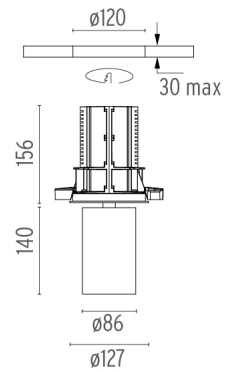

CERTIFICATIONS