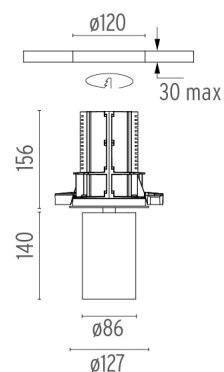

UT Downlight Trim Ø86 Non Dimmable . Lamps

LED Array

Lamp category:

LED

Socket:

Special base

Lamp type:

LED Array

Recessed luminaire with LED light source. 220-240V, 50-60Hz remote power supply included.<nextline>

- 09.4911.30A - 2155lm   White
- 09.4911.14A - 2155lm   Black

CERTIFICATIONS