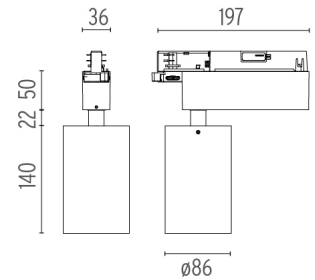

PHYSICAL

Spot diameter (mm)	86
Construction material	Aluminium
Weight (kg)	0,75

CERTIFICATIONS

UT Spot Track Ø86 . Accessories

Optical

○ 08.8163.68

Elliptical lens

Elliptical light distribution lens in 4 mm thick tempered glass.

Holding ring

● 08.8411.00

Screening crosspiece

UT Spot Track Ø86 designed by FLOS Architectural

Spotlight to be installed on 3-phase track, with LED light source. 220-240V, 50-60Hz power supply integrated.

○ 09.4886.30A - 2190lm White

● 09.4886.14A - 2190lm Black

CERTIFICATIONS

UT Spot Track Ø86 . Lamps

LED Array

Lamp category:

LED

Socket: