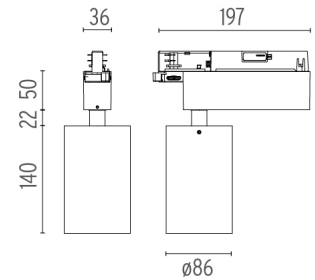

OPTICAL

Reflector finish	Aluminum
Aiming	Adjustable
Light distribution symmetry	Symmetric
Beam angle	12° Spot

UT Spot Track Ø86

designed by FLOS Architectural

Spotlight to be installed on 3-phase track, with LED light source. 220-240V, 50-60Hz power supply integrated.

PHYSICAL

Spot diameter (mm)	86
Construction material	Aluminium
Weight (kg)	0,75

CERTIFICATIONS

UT Spot Track Ø86 . Accessories

Optical

○ 08.8163.68

Elliptical lens

Elliptical light distribution lens in 4 mm thick tempered glass.

○ 09.4886.30A - 2190lm White

● 09.4886.14A - 2190lm Black

CERTIFICATIONS

UT Spot Track Ø86 . Lamps

LED Array

Lamp category:

LED

Socket: