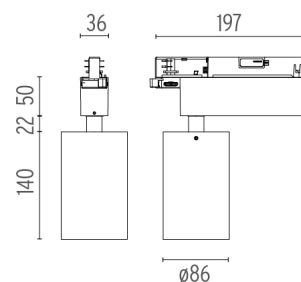

PHYSICAL

Spot diameter (mm)	86
Construction material	Aluminium
Weight (kg)	0,75

CERTIFICATIONS

UT Spot Track Ø86 . Accessories

Optical

○ 08.8163.68

Elliptical lens

Elliptical light distribution lens in 4 mm thick tempered glass.

○ 09.4886.30A - 2190lm White

● 09.4886.14A - 2190lm Black

CERTIFICATIONS

UT Spot Track Ø86 . Lamps

LED Array

Lamp category:

LED

Socket:

Special base

Lamp type:

LED Array

UT Spot Track Ø86

designed by FLOS Architectural

Spotlight to be installed on 3-phase track, with LED light source. 220-240V, 50-60Hz power supply integrated.

- 09.4886.30A - 2190lm White
- 09.4886.14A - 2190lm Black