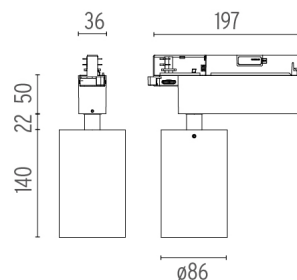

PHYSICAL

Spot diameter (mm)	86
Construction material	Aluminium
Weight (kg)	0,75

UT Spot Track Ø86

designed by FLOS Architectural

Spotlight to be installed on 3-phase track, with LED light source. 220-240V, 50-60Hz power supply integrated.

○ 09.4885.30A - 2074lm White

● 09.4885.14A - 2074lm Black

CERTIFICATIONS

UT Spot Track Ø86 . Lamps

LED Array

Lamp category:

LED

Socket:

Special base

Lamp type:

LED Array

UT Spot Track Ø86

designed by FLOS Architectural

Spotlight to be installed on 3-phase track, with LED light source. 220-240V, 50-60Hz power supply integrated.

- 09.4885.30A - 2074lm White
- 09.4885.14A - 2074lm Black