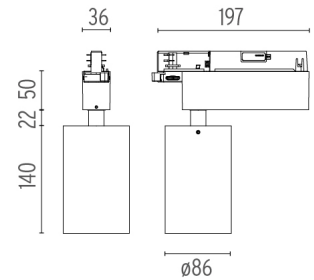

PHYSICAL

Spot diameter (mm)	86
Construction material	Aluminium
Weight (kg)	0,75

UT Spot Track Ø86

designed by FLOS Architectural

Spotlight to be installed on 3-phase track, with LED light source. 220-240V, 50-60Hz power supply integrated.

- 09.4885.30A - 2074lm White
- 09.4885.14A - 2074lm Black

CERTIFICATIONS

UT Spot Track Ø86 . Accessories

Optical

○ 08.8163.68

Elliptical lens

Elliptical light distribution lens in 4 mm thick tempered glass.

Holding ring

● 08.8411.00

Screening crosspiece

UT Spot Track Ø86 designed by FLOS Architectural

Spotlight to be installed on 3-phase track, with LED light source. 220-240V, 50-60Hz power supply integrated.

○ 09.4885.30A - 2074lm White

● 09.4885.14A - 2074lm Black

CERTIFICATIONS

UT Spot Track Ø86 . Lamps

LED Array

Lamp category:

LED

Socket: