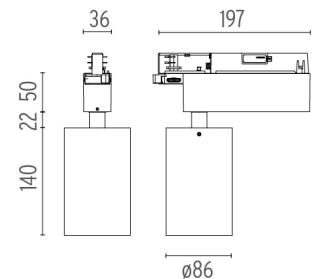

PHYSICAL

Spot diameter (mm)	86
Construction material	Aluminium
Weight (kg)	0,75

UT Spot Track Ø86

designed by FLOS Architectural

Spotlight to be installed on 3-phase track, with LED light source. 220-240V, 50-60Hz power supply integrated.

- 09.4885.30A - 2074lm White
- 09.4885.14A - 2074lm Black

CERTIFICATIONS

UT Spot Track Ø86 . Accessories

Optical

○ 08.8163.68

Elliptical lens

Elliptical light distribution lens in 4 mm thick tempered glass.

○ 09.4885.30A - 2074lm White

● 09.4885.14A - 2074lm Black

CERTIFICATIONS

UT Spot Track Ø86 . Lamps

LED Array

Lamp category:

LED

Socket: