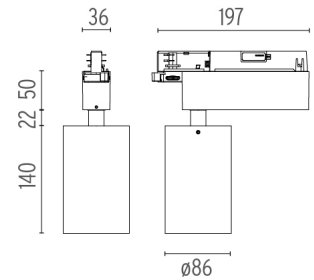

UT SPOT TRACK Ø86

Number of heads	1
Mounting	Track mounting
Lamps description	LED Array High Performances 32,8W 3246 lm 4000K CRI 90
Luminaire luminous flux	See reference number
Voltage (V)	220/240
Environment	Indoor
Notes	FLOS three-phase lighting track luminaires are designed and fully tested for tracks recommended by FLOS. Compatibility is guaranteed with three-phase track produced by Nordic Aluminium. Compatibility with Eutrac under request.

OPTICAL

Reflector finish	Aluminum
Aiming	Adjustable
Light distribution symmetry	Symmetric
Beam angle	12° Spot

UT Spot Track Ø86

designed by FLOS Architectural

Spotlight to be installed on 3-phase track, with LED light source. 220-240V, 50-60Hz power supply integrated.

PHYSICAL

Spot diameter (mm)	86
Construction material	Aluminium
Weight (kg)	0,75

CERTIFICATIONS

UT Spot Track Ø86 . Accessories

Optical

○ 08.8163.68

Elliptical lens

Elliptical light distribution lens in 4 mm thick tempered glass.

○ 09.4881.30A - 2281lm White

● 09.4881.14A - 2281lm Black

CERTIFICATIONS

UT Spot Track Ø86 . Lamps

LED Array

Lamp category:

LED

Socket: