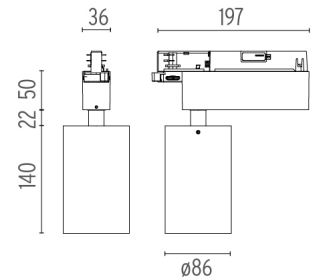

PHYSICAL

Spot diameter (mm)	86
Construction material	Aluminium
Weight (kg)	0,75

CERTIFICATIONS

UT Spot Track Ø86 . Accessories

Optical

○ 08.8163.68

Elliptical lens

Elliptical light distribution lens in 4 mm thick tempered glass.

Holding ring

● 08.8411.00

Screening crosspiece

UT Spot Track Ø86 designed by FLOS Architectural

Spotlight to be installed on 3-phase track, with LED light source. 220-240V, 50-60Hz power supply integrated.

○ 09.4881.30A - 2281lm White

● 09.4881.14A - 2281lm Black

CERTIFICATIONS

UT Spot Track Ø86 . Lamps

LED Array

Lamp category:

LED

Socket: