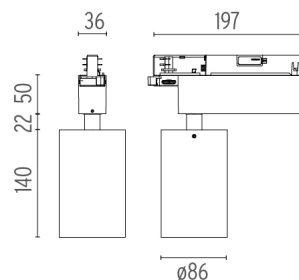

PHYSICAL

Spot diameter (mm)	86
Construction material	Aluminium
Weight (kg)	0,75

CERTIFICATIONS

UT Spot Track Ø86 . Accessories

Optical

○ 08.8163.68

Elliptical lens

Elliptical light distribution lens in 4 mm thick tempered glass.

○ 09.4881.30A - 2281lm White

● 09.4881.14A - 2281lm Black

CERTIFICATIONS

UT Spot Track Ø86 . Lamps

LED Array

Lamp category:

LED

Socket:

Special base

Lamp type:

LED Array

UT Spot Track Ø86

designed by FLOS Architectural

Spotlight to be installed on 3-phase track, with LED light source. 220-240V, 50-60Hz power supply integrated.

- 09.4881.30A - 2281lm White
- 09.4881.14A - 2281lm Black