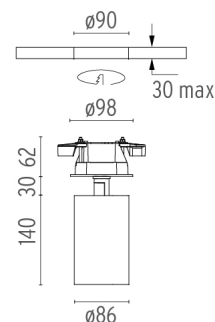

### PHYSICAL

<b>Cutout diameter (mm)</b>	90
<b>Spot diameter (mm)</b>	86
<b>Construction material</b>	Aluminium
<b>Weight (kg)</b>	1,66