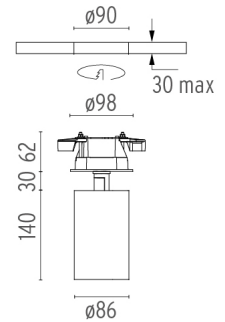

CERTIFICATIONS