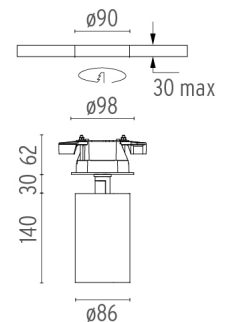

## UT SPOT CEILING Ø86 DALI VERSION

<b>Number of heads</b>	1
<b>Mounting</b>	Ceiling surface
<b>Lamps description</b>	LED Array High Performances 32,8W 3116 lm 3000K CRI 90
<b>Luminaire luminous flux</b>	See reference number
<b>Voltage (V)</b>	220/240
<b>Environment</b>	Indoor

### PHYSICAL

<b>Cutout diameter (mm)</b>	90
<b>Spot diameter (mm)</b>	86
<b>Construction material</b>	Aluminium
<b>Weight (kg)</b>	1,66