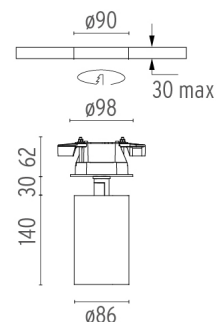

CERTIFICATIONS