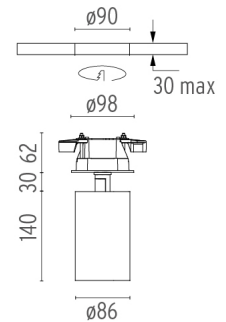

## UT SPOT CEILING Ø86 DALI VERSION

<b>Number of heads</b>	1
<b>Mounting</b>	Ceiling surface
<b>Lamps description</b>	LED Array High Performances 32,8W 3116 lm 3000K CRI 90
<b>Luminaire luminous flux</b>	See reference number
<b>Voltage (V)</b>	220/240
<b>Environment</b>	Indoor

### PHYSICAL

<b>Cutout diameter (mm)</b>	90
<b>Spot diameter (mm)</b>	86
<b>Construction material</b>	Aluminium
<b>Weight (kg)</b>	1,66