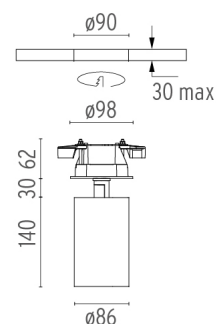

CERTIFICATIONS