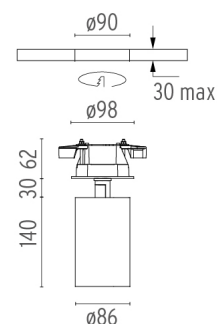

CERTIFICATIONS