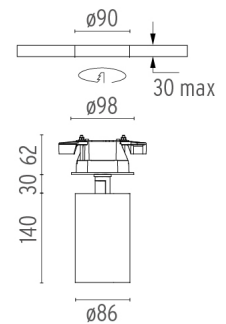

## UT SPOT CEILING Ø86

<b>Number of heads</b>	1
<b>Mounting</b>	Ceiling surface
<b>Lamps description</b>	LED Array High Performances 32,8W 3770 lm 3000K CRI 80
<b>Luminaire luminous flux</b>	See reference number
<b>Voltage (V)</b>	220/240
<b>Environment</b>	Indoor

### UT Spot Ceiling Ø86

designed by FLOS Architectural

Spotlight to be installed on ceiling with LED light source. 220-240V, 50-60Hz remote power supply included.

### PHYSICAL

<b>Cutout diameter (mm)</b>	90
<b>Spot diameter (mm)</b>	86
<b>Construction material</b>	Aluminium
<b>Weight (kg)</b>	1,66