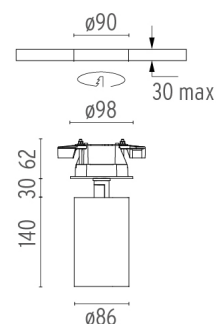

UT Spot Ceiling Ø86 . Lamps

LED Array

Lamp category:

LED

Socket:

Special base

Lamp type:

LED Array

UT Spot Ceiling Ø86

designed by FLOS Architectural

Spotlight to be installed on ceiling with LED light source. 220-240V, 50-60Hz remote power supply included.

- 09.4862.30A - 2408lm   White
- 09.4862.14A - 2408lm   Black

CERTIFICATIONS