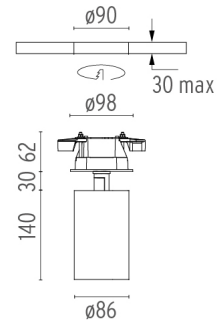

CERTIFICATIONS