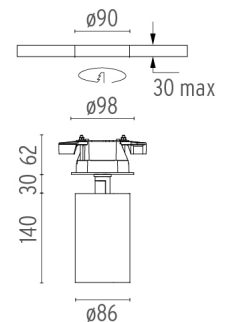

## UT SPOT CEILING Ø86 DALI VERSION

<b>Number of heads</b>	1
<b>Mounting</b>	Ceiling surface
<b>Lamps description</b>	LED Array High Performances 32,8W 3770 lm 3000K CRI 80
<b>Luminaire luminous flux</b>	See reference number
<b>Voltage (V)</b>	220/240
<b>Environment</b>	Indoor

### PHYSICAL

<b>Cutout diameter (mm)</b>	90
<b>Spot diameter (mm)</b>	86
<b>Construction material</b>	Aluminium
<b>Weight (kg)</b>	1,66