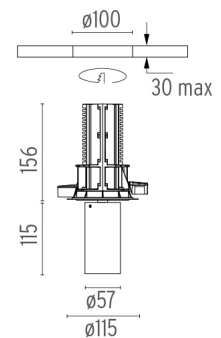

UT DOWNLIGHT NO TRIM Ø57 NON DIMMABLE

Number of heads	1
Mounting	Ceiling recessed
Lamps description	LED Array 18W 1600 lm 4000K CRI 90
Luminaire luminous flux	See reference number
Voltage (V)	220/240
Environment	Indoor
Notes	Screening crosspiece, lenses and Honeycomb directly installable on the head of the luminaire without needing any fastening accessory. Installation compatible with Honeycomb + Lense at the same time. Pre-installation frame must be ordered separately.

OPTICAL

Reflector finish	Aluminum
Aiming	Adjustable
Light distribution symmetry	Symmetric
Beam angle	13° Spot

ELECTRICAL

Transformer availability	Included
Transformer mounting	Remote
Transformer type	Electronic
Emergency	Without
Insulation class	Class II

PHYSICAL

Cutout diameter (mm)	100
Spot diameter (mm)	57
Construction material	Aluminium
Weight (kg)	0,73

Recessed luminaire with LED light source. 220-240V, 50-60Hz remote power supply included.<nextline>

- 09.4525.30A - 1341lm White
- 09.4525.14A - 1341lm Black

CERTIFICATIONS