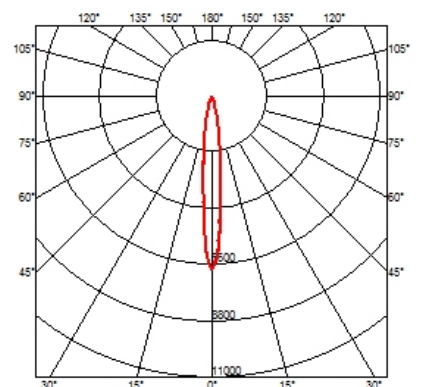

CERTIFICATIONS