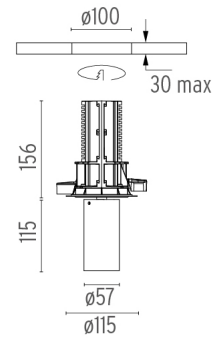

PHYSICAL

Cutout diameter (mm)	100
Spot diameter (mm)	57
Construction material	Aluminium
Weight (kg)	0,73

UT Downlight No Trim Ø57 Non Dimmable
designed by FLOS Architectural

Recessed luminaire with LED light source. 220-240V, 50-60Hz remote power supply included.<nextline>

○ 09.4525.30A - 1341lm White

● 09.4525.14A - 1341lm Black

CERTIFICATIONS

UT Downlight No Trim Ø57 Non Dimmable . Accessories

Mounting

● 08.8994.30

● 08.8994.14

Installation frame NO TRIM