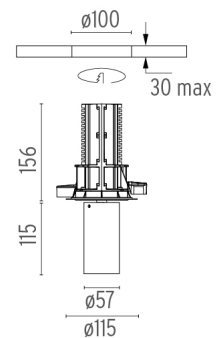

PHYSICAL

Cutout diameter (mm)	100
Spot diameter (mm)	57
Construction material	Aluminium
Weight (kg)	0,73

UT Downlight No Trim Ø57 Non Dimmable
designed by FLOS Architectural

Recessed luminaire with LED light source. 220-240V, 50-60Hz remote power supply included.<nextline>

UT Downlight No Trim Ø57 Non Dimmable . Lamps

LED Array

Lamp category:

LED

Socket:

Special base

Lamp type:

LED Array