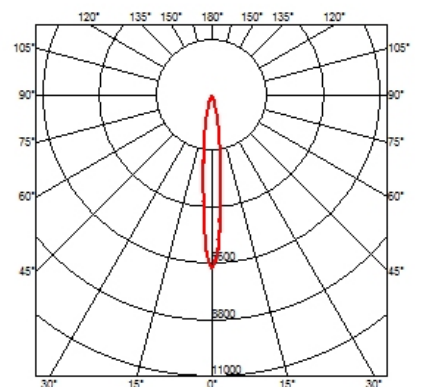

UT Downlight No Trim Ø57 Non Dimmable . Accessories

Optical

● 08.8429.00

Screening Crosspiece

○ 08.8431.00

Elliptical Lens

○ 08.8432.00

Flood Lens

● 08.8428.00

Honeycomb

● 08.0526.00

Snoot Shielding Cone

Recessed luminaire with LED light source. 220-240V, 50-60Hz remote power supply included.<nextline>

○ 09.4525.30A - 1341lm White

● 09.4525.14A - 1341lm Black

CERTIFICATIONS