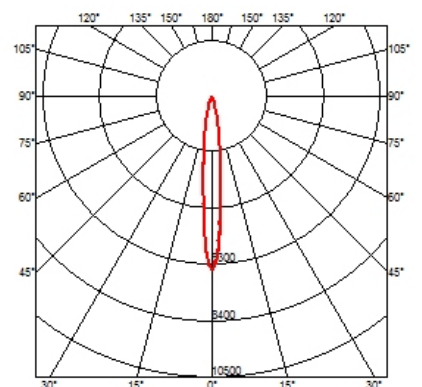

CERTIFICATIONS