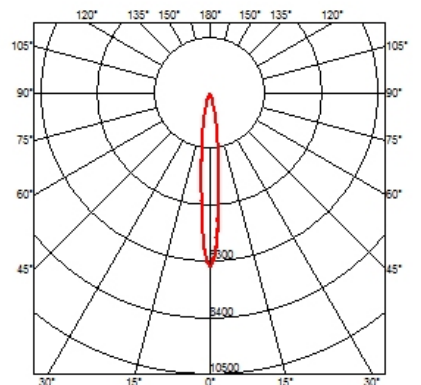

UT Downlight No Trim Ø57 Non dimmable . Accessories

Optical

● 08.8429.00

Screening Crosspiece

○ 08.8431.00

Elliptical Lens

○ 08.8432.00

Flood Lens

● 08.8428.00

Honeycomb

● 08.0526.00

Snoot Shielding Cone

Recessed luminaire with LED light source. 220-240V, 50-60Hz remote power supply included.<nextline>

○ 09.4522.30A - 1287lm White

● 09.4522.14A - 1287lm Black

CERTIFICATIONS