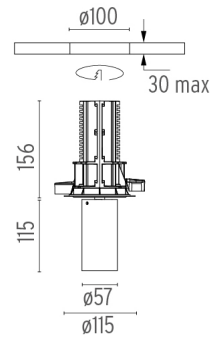

CERTIFICATIONS