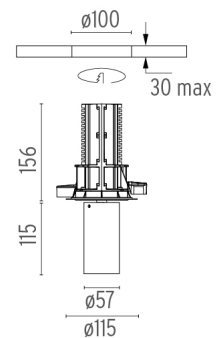

### PHYSICAL

<b>Cutout diameter (mm)</b>	100
<b>Spot diameter (mm)</b>	57
<b>Construction material</b>	Aluminium
<b>Weight (kg)</b>	0,73

UT Downlight No Trim Ø57 Non dimmable  
designed by FLOS Architectural

### Mounting

● 08.8994.30

● 08.8994.14

**Installation frame NO TRIM**

**UT Downlight No Trim Ø57 Non dimmable**  
designed by FLOS Architectural

Recessed luminaire with LED light source. 220-240V, 50-60Hz remote power supply included.<nextline>

## UT Downlight No Trim Ø57 Non dimmable . Lamps

**LED Array**

**Lamp category:**

LED

**Socket:**

Special base

**Lamp type:**

LED Array