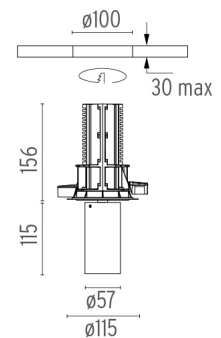

UT DOWNLIGHT NO TRIM Ø57 NON DIMMABLE

Number of heads	1
Mounting	Ceiling recessed
Lamps description	LED Array 18W 1600 lm 3000K CRI 90
Luminaire luminous flux	See reference number
Voltage (V)	220/240
Environment	Indoor
Notes	Screening crosspiece, lenses and Honeycomb directly installable on the head of the luminaire without needing any fastening accessory. Installation compatible with Honeycomb + Lense at the same time. Pre-installation frame must be ordered separately.

OPTICAL

Reflector finish	Aluminum
Aiming	Adjustable
Light distribution symmetry	Symmetric
Beam angle	13° Spot

ELECTRICAL

Transformer availability	Included
Transformer mounting	Remote
Transformer type	Electronic
Emergency	Without
Insulation class	Class II

PHYSICAL

Cutout diameter (mm)	100
Spot diameter (mm)	57
Construction material	Aluminium
Weight (kg)	0,73

Recessed luminaire with LED light source. 220-240V, 50-60Hz remote power supply included.<nextline>

- 09.4522.30A - 1287lm White
- 09.4522.14A - 1287lm Black

CERTIFICATIONS