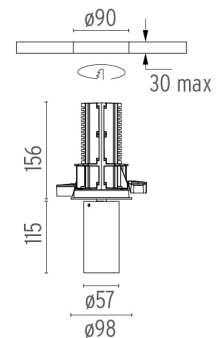

UT DOWNLIGHT TRIM Ø57 NON DIMMABLE

Number of heads	1
Mounting	Ceiling recessed
Lamps description	LED Array 18W 1600 lm 4000K CRI 90
Luminaire luminous flux	See reference number
Voltage (V)	220/240
Environment	Indoor
Notes	Screening crosspiece, lenses and Honeycomb directly installable on the head of the luminaire without needing any fastening accessory. Installation compatible with Honeycomb + Lense at the same time.

OPTICAL

Reflector finish	Aluminum
Aiming	Adjustable
Light distribution symmetry	Symmetric
Beam angle	23° Medium

ELECTRICAL

Transformer availability	Included
Transformer mounting	Remote
Transformer type	Electronic
Emergency	Without
Insulation class	Class II

PHYSICAL

Cutout diameter (mm)	90
Spot diameter (mm)	57
Construction material	Aluminium
Weight (kg)	0,73

Recessed luminaire with LED light source. 220-240V, 50-60Hz remote power supply included.<nextline>

- 09.4517.30A - 1189lm White
- 09.4517.14A - 1189lm Black

CERTIFICATIONS