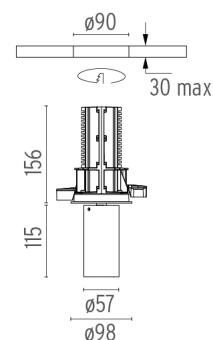

UT Downlight Trim Ø57 Non Dimmable . Lamps

LED Array

Lamp category:

LED

Socket:

Special base

Lamp type:

LED Array

Recessed luminaire with LED light source. 220-240V, 50-60Hz remote power supply included.<nextline>

- 09.4517.30A - 1189lm White
- 09.4517.14A - 1189lm Black

CERTIFICATIONS