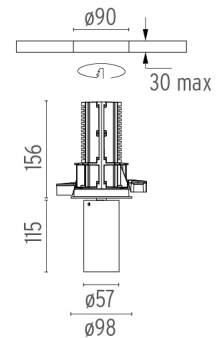

PHYSICAL

| | |
|------------------------------|-----------|
| Cutout diameter (mm) | 90 |
| Spot diameter (mm) | 57 |
| Construction material | Aluminium |
| Weight (kg) | 0,73 |

UT Downlight Trim Ø57 Non Dimmable designed by FLOS Architectural

Honeycomb

● 08.0526.00

Snoot Shielding Cone

UT Downlight Trim Ø57 Non Dimmable
designed by FLOS Architectural

Recessed luminaire with LED light source. 220-240V, 50-60Hz remote power supply included.<nextline>

○ 09.4517.30A - 1189lm White

● 09.4517.14A - 1189lm Black

CERTIFICATIONS

UT Downlight Trim Ø57 Non Dimmable . Lamps

LED Array

Lamp category:

LED

Socket: