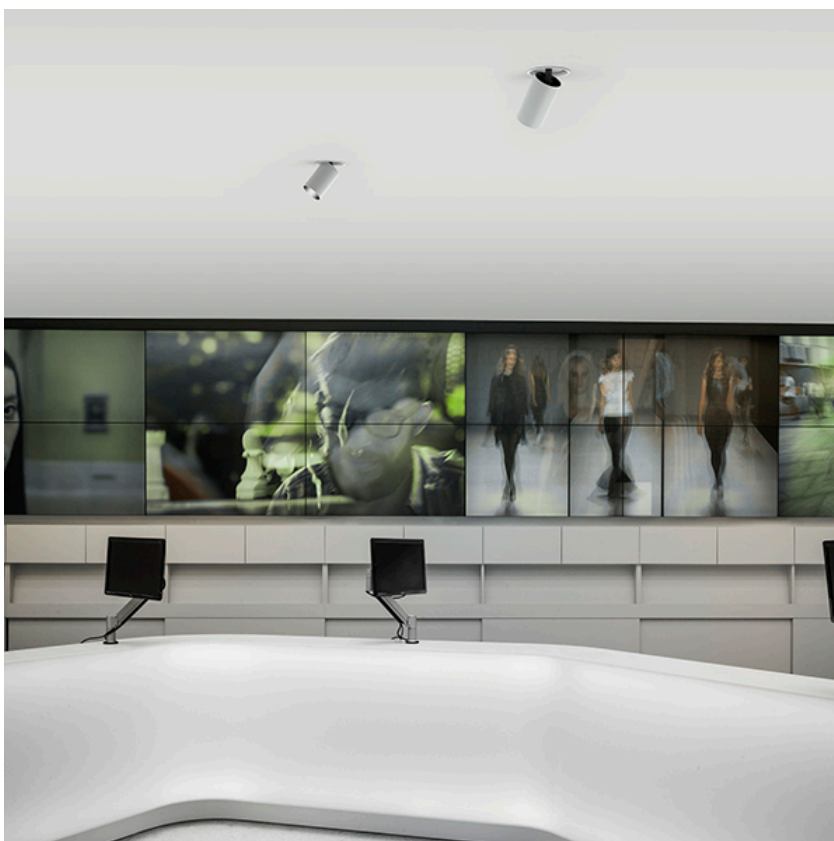

Recessed luminaire with LED light source. 220-240V, 50-60Hz remote power supply included.<nextline>

- 09.4517.30A - 1189lm White
- 09.4517.14A - 1189lm Black

CERTIFICATIONS

UT Downlight Trim Ø57 Non Dimmable . Accessories