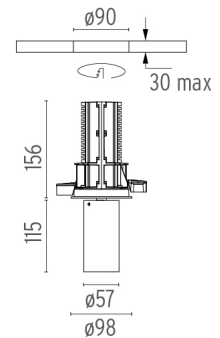

UT Downlight Trim Ø57 Non Dimmable . Accessories

Optical

● 08.8429.00
Screening Crosspiece

○ 08.8431.00
Elliptical Lens

○ 08.8432.00
Flood Lens

● 08.8428.00
Honeycomb

● 08.0526.00
Snoot Shielding Cone

Recessed luminaire with LED light source. 220-240V, 50-60Hz remote power supply included.<nextline>

- 09.4511.30A - 1381lm White
- 09.4511.14A - 1381lm Black

CERTIFICATIONS