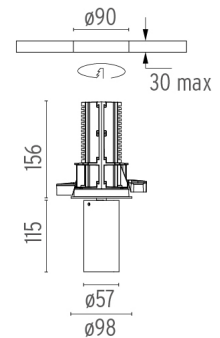

UT Downlight Trim Ø57 Non Dimmable . Lamps

LED Array

Lamp category:

LED

Socket:

Special base

Lamp type:

LED Array

Recessed luminaire with LED light source. 220-240V, 50-60Hz remote power supply included.<nextline>

- 09.4511.30A - 1381lm   White
- 09.4511.14A - 1381lm   Black

CERTIFICATIONS