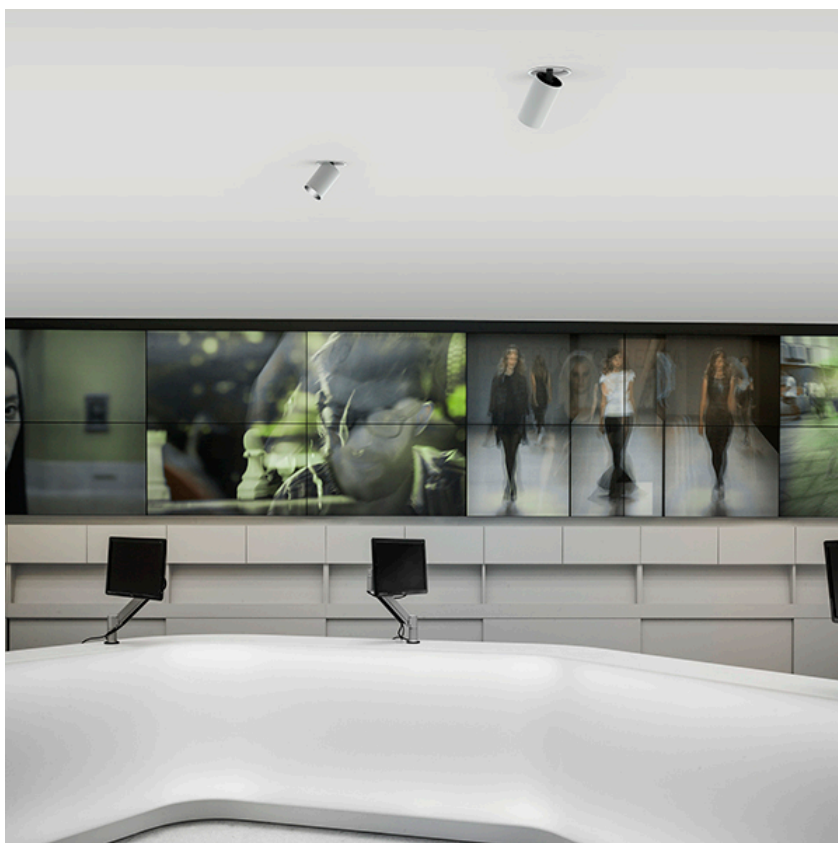

CERTIFICATIONS