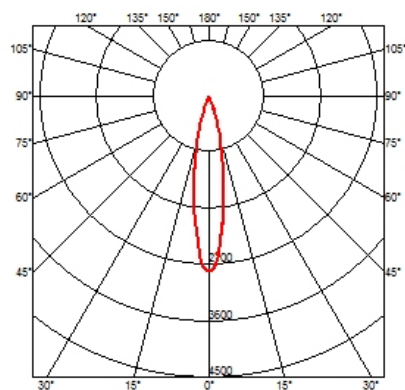

CERTIFICATIONS