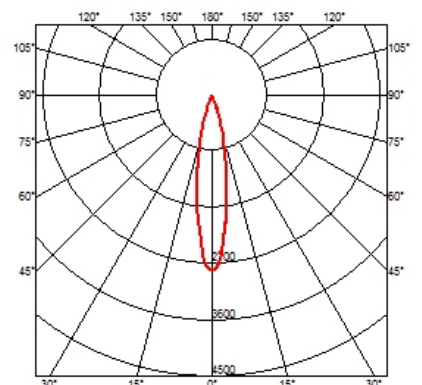

CERTIFICATIONS