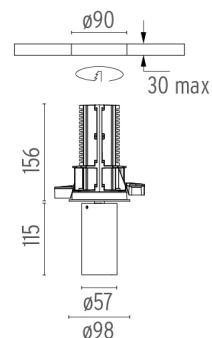

UT DOWNLIGHT TRIM Ø57 NON DIMMABLE

Number of heads	1
Mounting	Ceiling recessed
Lamps description	LED Array 18W 2000 lm 3000K CRI 80
Luminaire luminous flux	See reference number
Voltage (V)	220/240
Environment	Indoor
Notes	Screening crosspiece, lenses and Honeycomb directly installable on the head of the luminaire without needing any fastening accessory. Installation compatible with Honeycomb + Lense at the same time.

OPTICAL

Reflector finish	Aluminum
Aiming	Adjustable
Light distribution symmetry	Symmetric
Beam angle	23° Medium

ELECTRICAL

Transformer availability	Included
Transformer mounting	Remote
Transformer type	Electronic
Emergency	Without
Insulation class	Class II

PHYSICAL

Cutout diameter (mm)	90
Spot diameter (mm)	57
Construction material	Aluminium
Weight (kg)	0,73

Recessed luminaire with LED light source. 220-240V, 50-60Hz remote power supply included.<nextline>

- 09.4511.30A - 1381lm White
- 09.4511.14A - 1381lm Black

CERTIFICATIONS