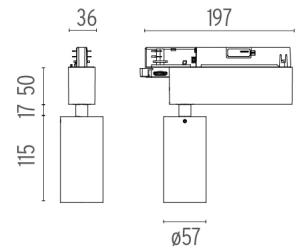

PHYSICAL

Spot diameter (mm)	57
Construction material	Aluminium
Weight (kg)	0,57

CERTIFICATIONS

UT Spot Track Ø57 . Accessories

Optical

● 08.8429.00

Screening Crosspiece

○ 08.8431.00

Elliptical Lens

○ 08.8432.00

Flood Lens

● 08.8428.00

Honeycomb

● 08.0526.00

Snoot Shielding Cone

UT Spot Track Ø57 designed by FLOS Architectural

Spotlight to be installed on 3-phase track, with LED light source.
220-240V, 50-60Hz power supply integrated.

○ 09.4480.30A - 2007lm White

● 09.4480.14A - 2007lm Black

CERTIFICATIONS

UT Spot Track Ø57 . Lamps