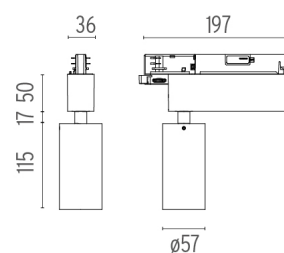

UT Spot Track Ø57

designed by FLOS Architectural

Spotlight to be installed on 3-phase track, with LED light source.
220-240V, 50-60Hz power supply integrated.

- 09.4480.30A - 2007lm   White
- 09.4480.14A - 2007lm   Black