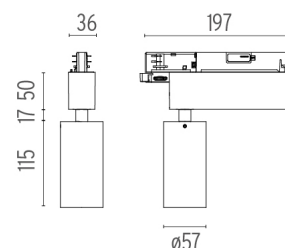

PHYSICAL

Spot diameter (mm)	57
Construction material	Aluminium
Weight (kg)	0,57

CERTIFICATIONS

UT Spot Track Ø57 . Accessories

Optical

● 08.8429.00

Screening Crosspiece

○ 08.8431.00